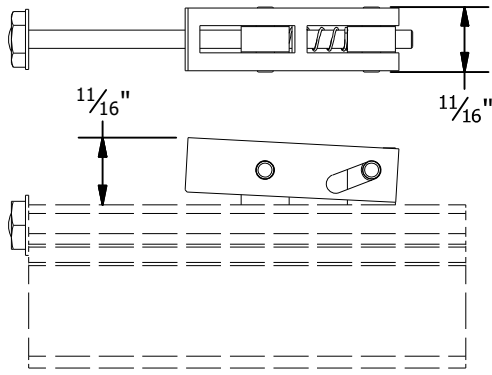

PRO SERIES END CLAMP

PRO SERIES MID CLAMP

PART # TABLE	
P/N	DESCRIPTION
302035M	ENDCLAMP PRO
302030M	MIDCLAMP PRO - MILL
302030D	MIDCLAMP PRO - DRK

1411 BROADWAY BLVD. NE  
 ALBUQUERQUE, NM 87102 USA  
 PHONE: 505.242.6411  
 WWW.UNIRAC.COM

PRODUCT LINE:	SOLARMOUNT
DRAWING TYPE:	PART & ASSEMBLY
DESCRIPTION:	PRO SERIES BONDING CLAMPS
REVISION DATE:	10/26/2017

DRAWING NOT TO SCALE  
 ALL DIMENSIONS ARE NOMINAL

PRODUCT PROTECTED BY ONE OR MORE US PATENTS