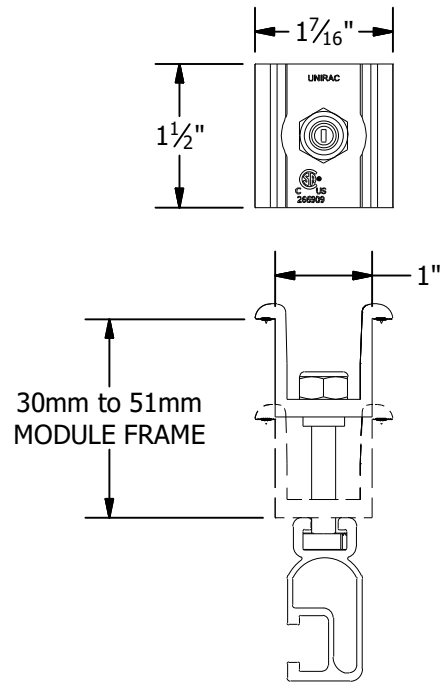

PRO SERIES END CLAMP

PRO SERIES MID CLAMP

PART # TABLE	
P/N	DESCRIPTION
302035M	ENDCLAMP PRO
302030M	MIDCLAMP PRO - MILL
302030D	MIDCLAMP PRO - DRK

1411 BROADWAY BLVD. NE  
 ALBUQUERQUE, NM 87102 USA  
 PHONE: 505.242.6411  
 WWW.UNIRAC.COM

PRODUCT LINE:	SOLARMOUNT
DRAWING TYPE:	PART & ASSEMBLY
DESCRIPTION:	PRO SERIES BONDING CLAMPS
REVISION DATE:	10/26/2017

DRAWING NOT TO SCALE  
 ALL DIMENSIONS ARE NOMINAL

PRODUCT PROTECTED BY ONE OR MORE US PATENTS