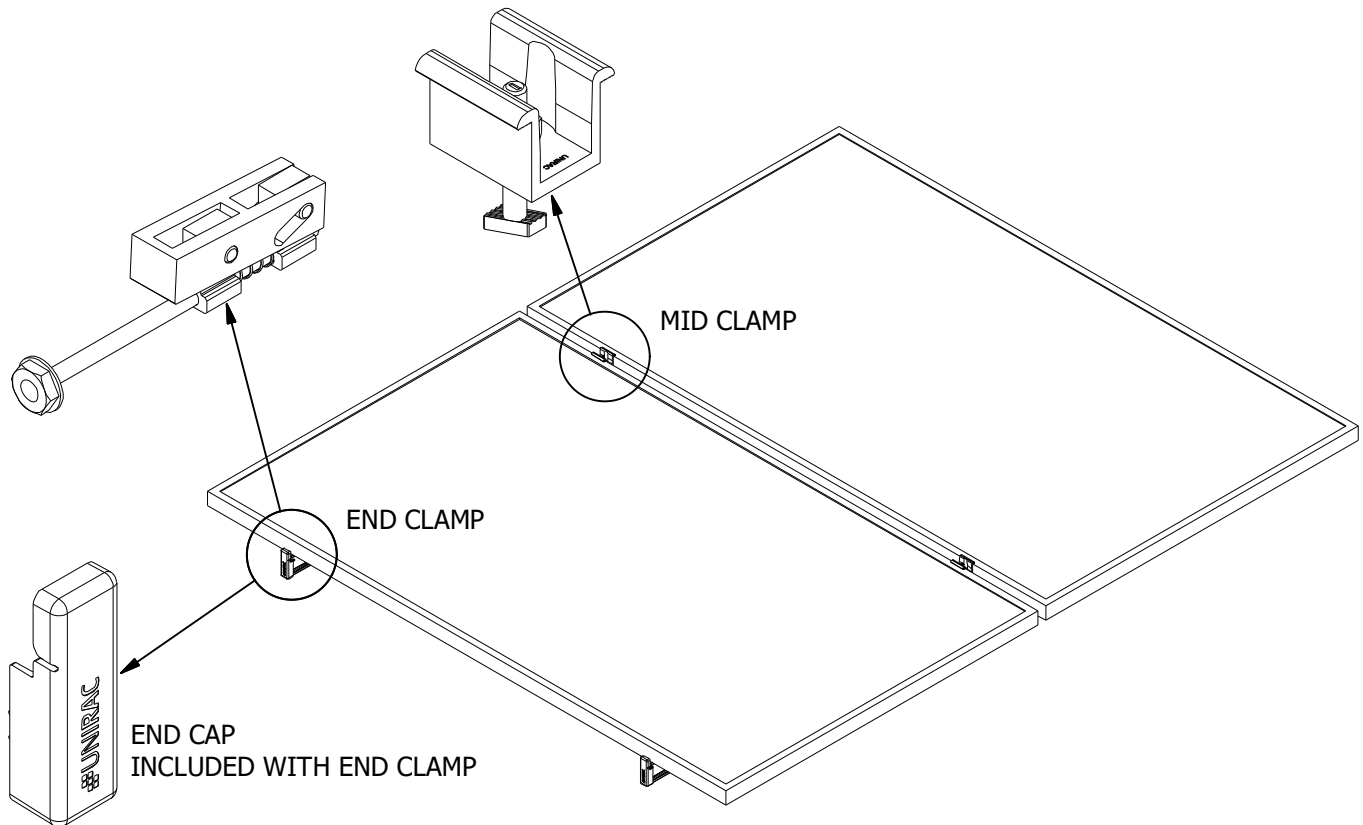

PRO SERIES END CLAMP

PRO SERIES MID CLAMP

PART # TABLE	
P/N	DESCRIPTION
302035M	ENDCLAMP PRO
302030M	MIDCLAMP PRO - MILL
302030D	MIDCLAMP PRO - DRK

1411 BROADWAY BLVD. NE  
 ALBUQUERQUE, NM 87102 USA  
 PHONE: 505.242.6411  
 WWW.UNIRAC.COM

PRODUCT LINE:	SOLARMOUNT
DRAWING TYPE:	PART & ASSEMBLY
DESCRIPTION:	PRO SERIES BONDING CLAMPS
REVISION DATE:	10/26/2017

DRAWING NOT TO SCALE  
 ALL DIMENSIONS ARE NOMINAL

PRODUCT PROTECTED BY ONE OR MORE US PATENTS