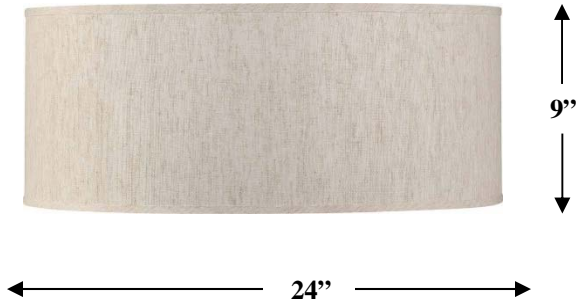

Project Name _____ *Type#* _____

V0043-40
Ecru Linen Shade
24" W x 9" H

Volume Lighting 21160 Imperial Valley Drive, Houston, TX 77073

Phone (281) 821-6888

Fax (281) 821-6895

Email Sales@volumelighting.com