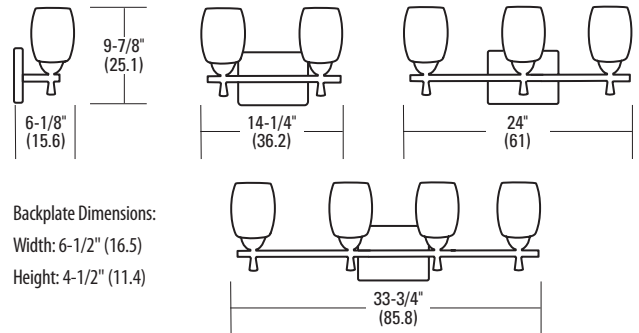

Dimensions

All dimensions are inches (centimeters)

Backplate Dimensions:

Width: 6-1/2" (16.5)

Height: 4-1/2" (11.4)

ORDERING INFORMATION

For shortest lead times, configure products using **bolded options**.