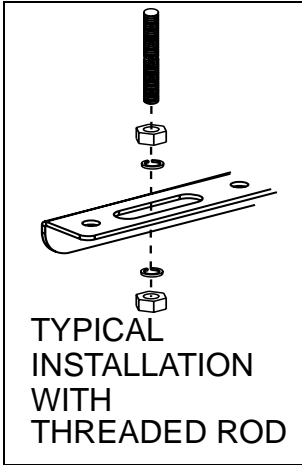

FIBERRUNNER 12x4, 6x4, & 4x4

ADJUSTABLE "C" BRACKETS

Part Numbers: FR12ACB12, FR12ACB58, FR12ACB12M, FR12ACB58M,
FR6ACB12, FR6ACB58, FR6ACB12M, FR6ACB58M

FOR USE WITH PANDUIT
FIBERRUNNER 12x4, 6x4 & 4x4
ROUTING SYSTEMS

INSTALLATION INSTRUCTIONS

Panduit Corp. 2001

Printed in U.S.A.

HIGH POSITION