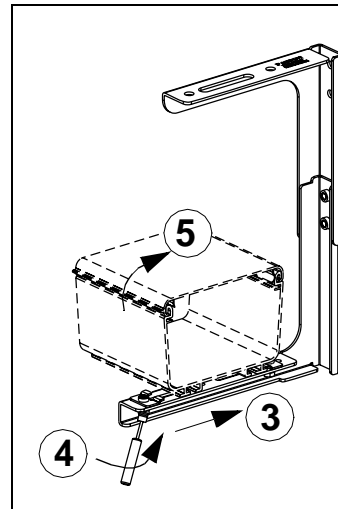

FIBERRUNNER 12x4, 6x4, & 4x4

ADJUSTABLE "C" BRACKETS

Part Numbers: FR12ACB12, FR12ACB58, FR12ACB12M, FR12ACB58M,
FR6ACB12, FR6ACB58, FR6ACB12M, FR6ACB58M

FOR USE WITH PANDUIT
FIBERRUNNER 12x4, 6x4 & 4x4
ROUTING SYSTEMS

INSTALLATION INSTRUCTIONS

Panduit Corp. 2001

Printed in U.S.A.

HIGH POSITION

LOW POSITION

Instruction Sheet RW136C

WORLDWIDE SUBSIDIARIES AND SALES OFFICES

17301 Ridgeland Avenue
Tinley Park, IL.60477-3091
Web Site: www.panduit.com/ncg

RACEWAY SYSTEMS DIVISION

Fax: 866-449-1702
Technical Support: 866-405-6656
Email: netconnsupport@panduit.com