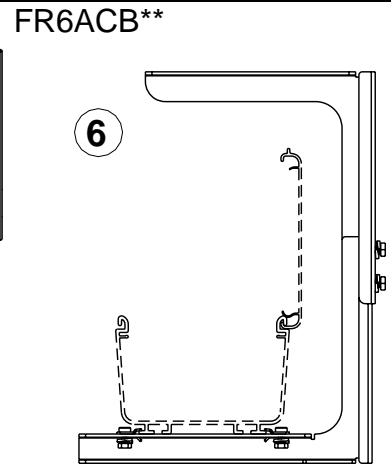

FIBERRUNNER 12x4, 6x4, & 4x4

ADJUSTABLE "C" BRACKETS

Part Numbers: FR12ACB12, FR12ACB58, FR12ACB12M, FR12ACB58M,
FR6ACB12, FR6ACB58, FR6ACB12M, FR6ACB58M

FOR USE WITH PANDUIT
FIBERRUNNER 12x4, 6x4 & 4x4
ROUTING SYSTEMS

INSTALLATION INSTRUCTIONS

Panduit Corp. 2001

Printed in U.S.A.

HIGH POSITION

LOW POSITION

Instruction Sheet RW136C

WORLDWIDE SUBSIDIARIES AND SALES OFFICES

17301 Ridgeland Avenue
Tinley Park, IL.60477-3091
Web Site: www.panduit.com/ncg