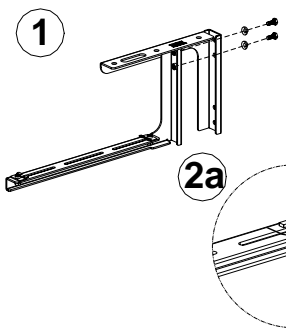

FIBERRUNNER 12x4, 6x4, & 4x4

ADJUSTABLE "C" BRACKETS

Part Numbers: FR12ACB12, FR12ACB58, FR12ACB12M, FR12ACB58M,
FR6ACB12, FR6ACB58, FR6ACB12M, FR6ACB58M

FOR USE WITH PANDUIT
FIBERRUNNER 12x4, 6x4 & 4x4
ROUTING SYSTEMS

INSTALLATION INSTRUCTIONS

Panduit Corp. 2001

Printed in U.S.A.

HIGH POSITION

LOW POSITION

Instruction Sheet RW136C

WORLDWIDE SUBSIDIARIES AND SALES OFFICES

17301 Ridgeland Avenue
Tinley Park, IL.60477-3091
Web Site: www.panduit.com/ncg

RACEWAY SYSTEMS DIVISION

Fax: 866-449-1702
Technical Support: 866-405-6656
Email: netconnsupport@panduit.com