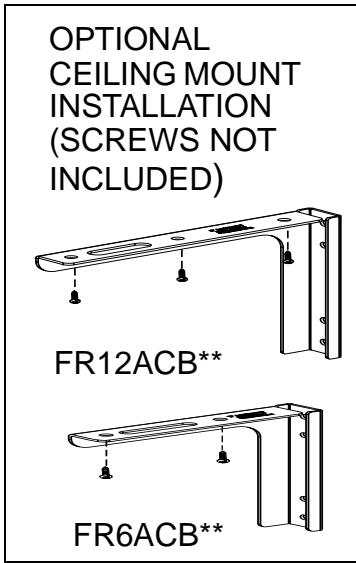

FIBERRUNNER 12x4, 6x4, & 4x4

ADJUSTABLE "C" BRACKETS

Part Numbers: FR12ACB12, FR12ACB58, FR12ACB12M, FR12ACB58M,
FR6ACB12, FR6ACB58, FR6ACB12M, FR6ACB58M

FOR USE WITH PANDUIT
FIBERRUNNER 12x4, 6x4 & 4x4
ROUTING SYSTEMS

INSTALLATION INSTRUCTIONS

Panduit Corp. 2001

Printed in U.S.A.

HIGH POSITION

LOW POSITION

Instruction Sheet RW136C

WORLDWIDE SUBSIDIARIES AND SALES OFFICES

17301 Ridgeland Avenue
Tinley Park, IL.60477-3091
Web Site: www.panduit.com/ncg

RACEWAY SYSTEMS DIVISION

Fax: 866-449-1702
Technical Support: 866-405-6656
Email: netconnsupport@panduit.com