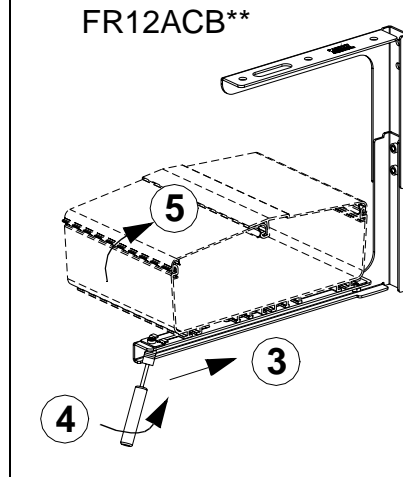

FIBERRUNNER 12x4, 6x4, & 4x4

ADJUSTABLE "C" BRACKETS

Part Numbers: FR12ACB12, FR12ACB58, FR12ACB12M, FR12ACB58M,
FR6ACB12, FR6ACB58, FR6ACB12M, FR6ACB58M

FOR USE WITH PANDUIT
FIBERRUNNER 12x4, 6x4 & 4x4
ROUTING SYSTEMS

INSTALLATION INSTRUCTIONS

Panduit Corp. 2001

Printed in U.S.A.

HIGH POSITION

LOW POSITION

Instruction Sheet RW136C

WORLDWIDE SUBSIDIARIES AND SALES OFFICES

17301 Ridgeland Avenue
Tinley Park, IL.60477-3091
Web Site: www.panduit.com/ncg

RACEWAY SYSTEMS DIVISION

Fax: 866-449-1702
Technical Support: 866-405-6656
Email: netconnsupport@panduit.com