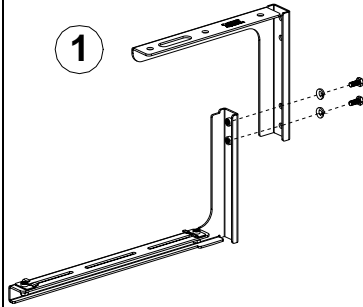

FIBERRUNNER 12x4, 6x4, & 4x4

ADJUSTABLE "C" BRACKETS

Part Numbers: FR12ACB12, FR12ACB58, FR12ACB12M, FR12ACB58M,
FR6ACB12, FR6ACB58, FR6ACB12M, FR6ACB58M

FOR USE WITH PANDUIT
FIBERRUNNER 12x4, 6x4 & 4x4
ROUTING SYSTEMS

INSTALLATION INSTRUCTIONS

Panduit Corp. 2001

Printed in U.S.A.

HIGH POSITION

LOW POSITION

Instruction Sheet RW136C

WORLDWIDE SUBSIDIARIES AND SALES OFFICES

17301 Ridgeland Avenue
Tinley Park, IL.60477-3091
Web Site: www.panduit.com/ncg

RACEWAY SYSTEMS DIVISION

Fax: 866-449-1702
Technical Support: 866-405-6656
Email: netconnsupport@panduit.com