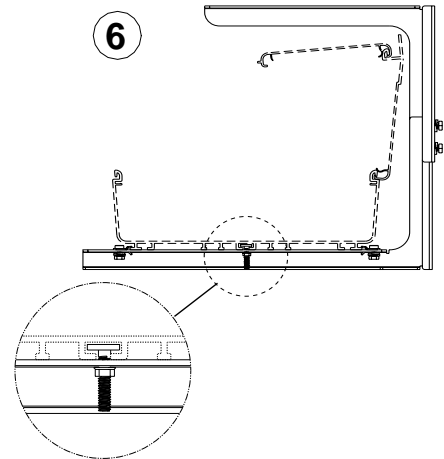

FIBERRUNNER 12x4, 6x4, & 4x4

ADJUSTABLE "C" BRACKETS

Part Numbers: FR12ACB12, FR12ACB58, FR12ACB12M, FR12ACB58M,
FR6ACB12, FR6ACB58, FR6ACB12M, FR6ACB58M

FOR USE WITH PANDUIT
FIBERRUNNER 12x4, 6x4 & 4x4
ROUTING SYSTEMS

INSTALLATION INSTRUCTIONS

Panduit Corp. 2001

Printed in U.S.A.

HIGH POSITION

LOW POSITION

Instruction Sheet RW136C

WORLDWIDE SUBSIDIARIES AND SALES OFFICES

17301 Ridgeland Avenue
Tinley Park, IL.60477-3091
Web Site: www.panduit.com/ncg

RACEWAY SYSTEMS DIVISION

Fax: 866-449-1702
Technical Support: 866-405-6656
Email: netconnsupport@panduit.com