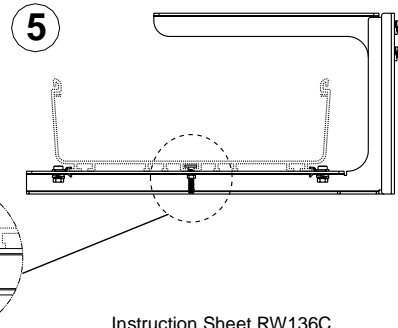

LOW POSITION

Instruction Sheet RW136C

WORLDWIDE SUBSIDIARIES AND SALES OFFICES

17301 Ridgeland Avenue
Tinley Park, IL.60477-3091
Web Site: www.panduit.com/ncg

RACEWAY SYSTEMS DIVISION

Fax: 866-449-1702
Technical Support: 866-405-6656
Email: netconnsupport@panduit.com