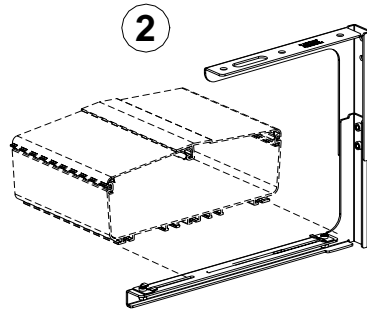

FIBERRUNNER 12x4, 6x4, & 4x4

ADJUSTABLE "C" BRACKETS

Part Numbers: FR12ACB12, FR12ACB58, FR12ACB12M, FR12ACB58M,
FR6ACB12, FR6ACB58, FR6ACB12M, FR6ACB58M

FOR USE WITH PANDUIT
FIBERRUNNER 12x4, 6x4 & 4x4
ROUTING SYSTEMS

INSTALLATION INSTRUCTIONS

Panduit Corp. 2001

Printed in U.S.A.

HIGH POSITION

LOW POSITION

Instruction Sheet RW136C

WORLDWIDE SUBSIDIARIES AND SALES OFFICES

17301 Ridgeland Avenue
Tinley Park, IL.60477-3091
Web Site: www.panduit.com/ncg

RACEWAY SYSTEMS DIVISION

Fax: 866-449-1702
Technical Support: 866-405-6656
Email: netconnsupport@panduit.com