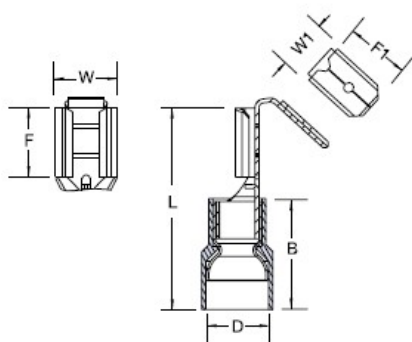

Disconnects
T&B Catalog Number:

TV10-250PD-L

UPC Number:

78620993748

Status:

Active

Description:

Insulated Vinyl Piggy Back - 250 Series Disconnects for Wire Range 12-10 , Yellow

Features

Male and Female Tabs Combined. Additional conductors may be added to existing installations without changing blocks. Molded Insulator. Brazed Seam. Internal Barrel Serrations. Funnel Entry.

General

Disconnect Type	Piggy Back - 250 Series
Insulation Type	Insulated Vinyl
Material	Brass with Copper Sleeve
Color	Yellow
Wire Range	12-10
Tab Size	.250 x .032

Dimension Information

W1 (inches)	.250
F1 (inches)	.323
B (inches)	.512
D (inches)	.217
F (inches)	.315
L (inches)	.945
T (inches)	.016
W (inches)	.260

Specifications

Temperature Rating	105°C
Voltage Rating	300V
Flammability Rating	UL 94 V-0

Tooling

Application Tools	WT112M, CM2000A
-------------------	-----------------

Packaging

T&B Order Multiple	50
T&B Inner Pack	50
Package in Units	500
T&B Sold in UOM	Each
T&B Weight Per UOM	0.5 lbs. per 100