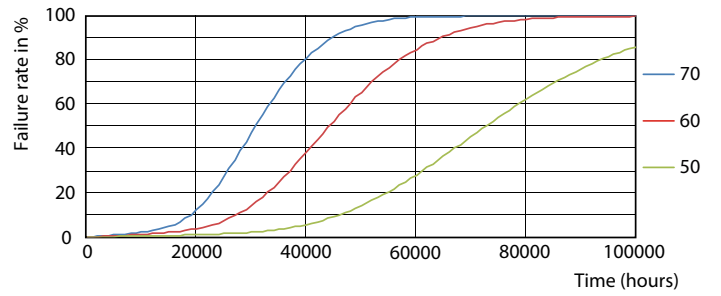

LED InstantFit Lamps

Lifetime

LEDtube 13W G13 830-850 IF DIM