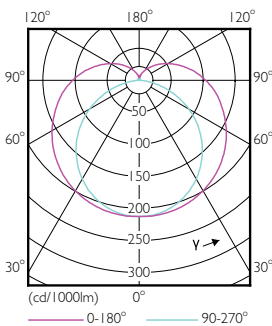

Dimensional drawing

TLED 1200mm 120V 13-32W 2000lm 3000K G13

Product	D1	D2	A1	A2	A3
13T8 LED/48-3000 IF DIM 1PK 10/1	25.7 mm	26.3 mm	1198.1 mm	1205.2 mm	1212.3 mm

Photometric data

LEDtube 600mm 8W G5 830 1000lm