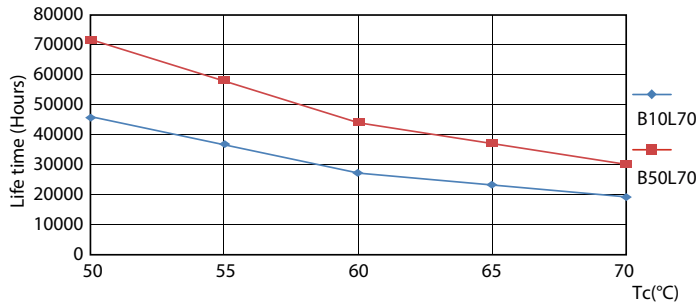

LED InstantFit Lamps

Lifetime

LEDtube 13W G13 830-850 IF DIM