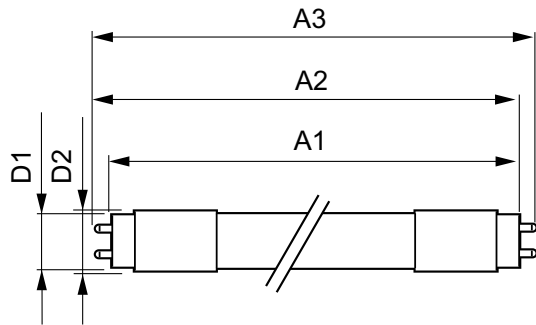

LED InstantFit Lamps

Numerator - Packs per outer box	10
Material Nr. (12NC)	929001397604
Net Weight (Piece)	0.230 kg

Warnings and Safety

- Perform a visual inspection to ensure lamp holders (or sockets) are not damaged or loose. If the lamp holders (or sockets) are damaged, corroded, charred, blackened or loose, contact a qualified electrician for proper replacement.
- Please refer to the ballast compatibility guide located at www.philips.com/instantfit.

Dimensional drawing

TLED 1200mm 120V 13-32W 2000lm 3000K G13

Product	D1	D2	A1	A2	A3
13T8 LED/48-3000 IF DIM 1PK 10/1	25.7 mm	26.3 mm	1198.1 mm	1205.2 mm	1212.3 mm