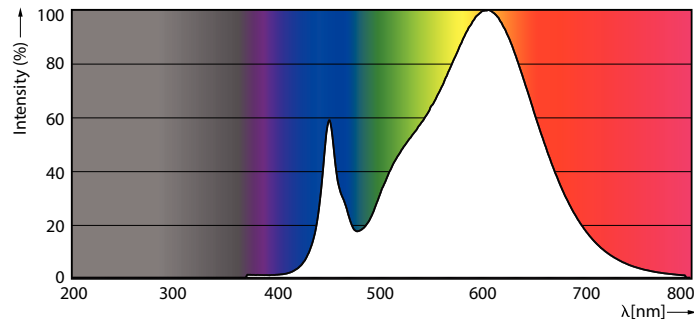

Photometric data

LEDtube 600mm 8W G5 830 1000lm