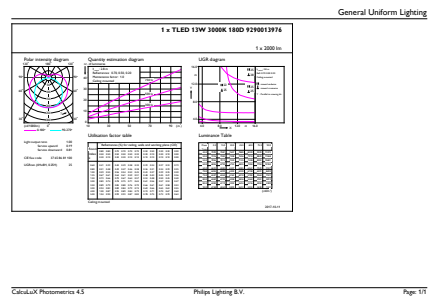

Dimensional drawing

TLED 1200mm 120V 13-32W 2000lm 3000K G13

Product	D1	D2	A1	A2	A3
13T8 LED/48-3000 IF DIM 1PK 10/1	25.7 mm	26.3 mm	1198.1 mm	1205.2 mm	1212.3 mm

Photometric data

LEDtube 600mm 8W G5 830 1000lm