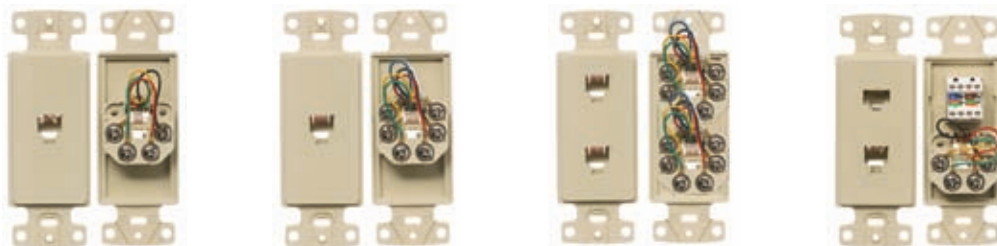

Designed to complement decorator styling, these frames offer voice, Category 5e and Coaxial video in different combinations.

- High impact-resistant thermoplastic frame
- Meets FCC part 68
- UL Listed 1863 – Communication Circuit Accessory and CSA Certified

Molded-In Voice Data Decorator Frames

				2 Jack Voice Data Frame	
Jack	One RJ11 Jack	One RJ11 Jack	Duplex RJ11 Jack	RJ11 Jack	Category 5e
Position	6-Position	6-Position	6-Position	6-Position	8-Position
Conductors	4-Conductor	6-Conductor	6-Conductor	4-Conductor	8-Conductor
Terminations	Screw	Screw	Screw	Screw	110 IDC
Catalog No.	NS770xx	NS771xx*	NS772xx**	NS784xx	

xx = Color: **AL** (Almond), **BK** (Black), **No suffix** (Brown), **GY** (Gray), **I** (Ivory), **LA** (Light Almond), and **W** (White).

*Not available in Black or Gray. **Not available in Black, Brown or Gray. See page V30 for color chart.

Molded-In Voice Data Decorator Frames

Jack			One RJ11 Jack, 6-Position, 4-Conductor	One Cat. 5e 110 Punch-Down
F-Connector	Single F-Type Coupler Bulkhead	Duplex F-Type Coupler Bulkhead	One F-Type Coupler Bulkhead	One F-Type Coupler Bulkhead
Type	Female to Female	Female to Female	Female to Female	Female to Female
Terminations	Screw	Screw	Screw	Screw
Catalog No.	NS780xx*	NS782xx*	NS783xx*	NS785xx