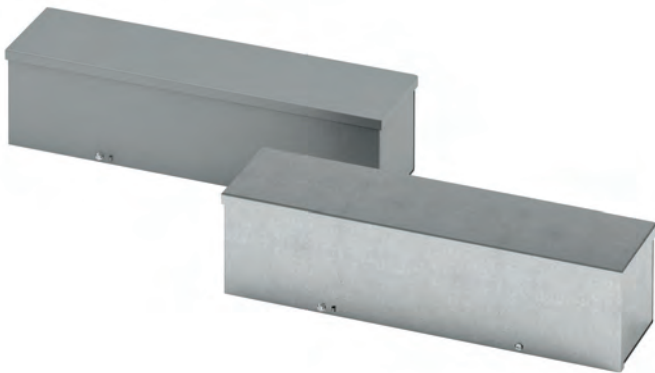

## Wiring Troughs Type 3R Screw Cover, Painted & Galvanized Data and Illustration Sheet

### Construction

- Wireway body and cover are fabricated from (16) gauge galvaneal steel for painted or galvanized steel
- Wireway body has embossed mounting holes on the back
- Wireway is available with or without knockouts on the bottom end only, (see drawing)
- Cover is held secure by sliding it under the top end flange and fastening it with plated screws on the bottom end flange
- Sealing screws and lances are located at each end of the wireway cover
- Wireway exceeding 72 inches in length has two covers, a removable center channel and body supports