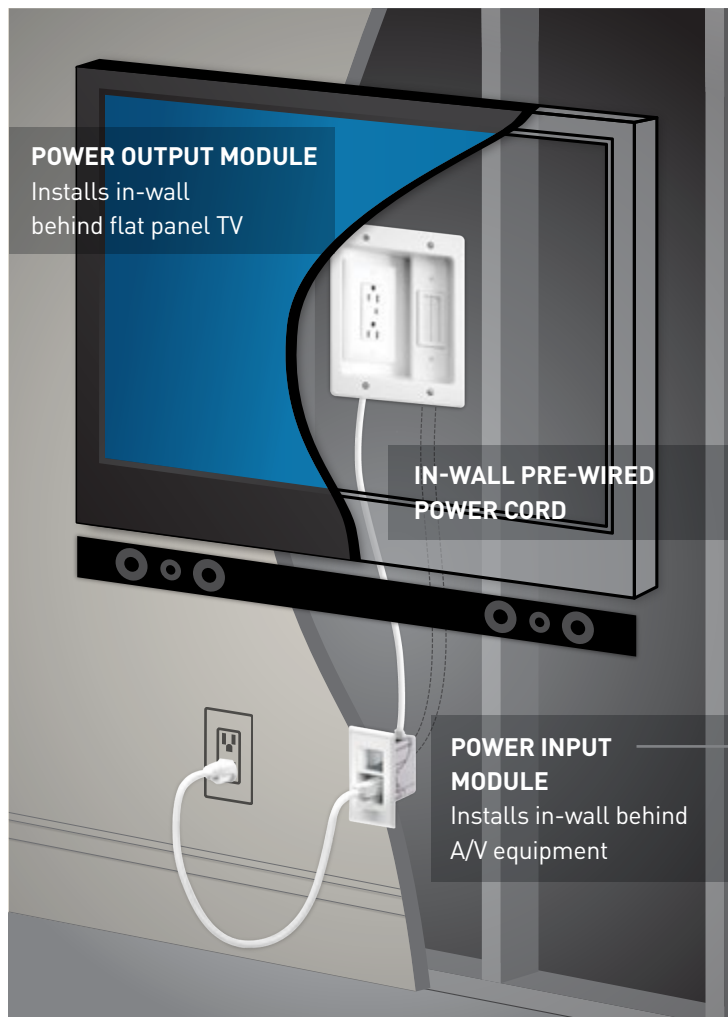

KIT INCLUDES

ADDITIONAL OPTIONS

The Power Input Module can also be ganged together for greater flexibility.