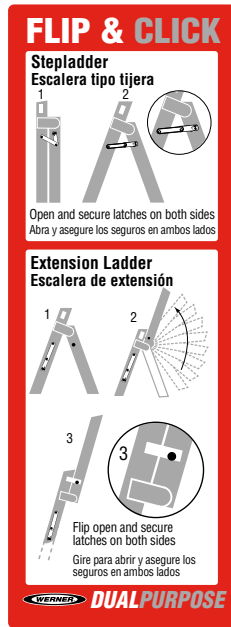

Dual Purpose 2-IN-1 Ladder

- Stepladder standing comfort on an extension ladder (3" steps)
- Easy to use: Flip & Click to extension position

- One ladder to carry on the job
- V-Rung for use on poles, trees, and corners
- Oversized, molded ProGuard Boots™

★★★★★ **300** LOAD CAPACITY lbs.
 Combined weight of User and Materials
 Type IA Duty Rating

FIBERGLASS
 For working around electricity
 Non-conductive side rails

Comfortable double width standing platform

Quick Locking Spreader

Oversized PROGUARD BOOTS for added rail protection

SPECIFICATIONS

Model No.	Stepladder Size	Stepladder Max Reach Height	Extension Ladder Size*	Extension Max Reach Height	Approx. Weight
DP6206	6'	10'	14'	13'	25.4 lbs
DP6207	7'	11'	16'	15'	29.4 lbs
DP6208	8'	12'	18'	17'	33.8 lbs