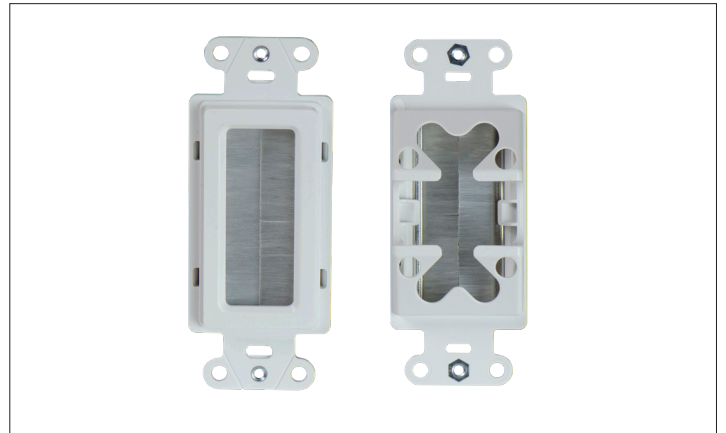

ON-Q

Cable Management Solutions

CONCEAL, ORGANIZE & ACCESS YOUR TV CABLES WITH EASE

Our cable access brush strap and bull nose wall plates allow you to conceal cabling in the wall, providing clean cable access from any wall to your source.

CABLE ACCESS BRUSH STRAP WALL PLATES

FEATURES & BENEFITS

- Fits any standard decorator opening
- Brush strap accommodates up to 12 cables, including HDMI, coax, Cat5e/6 and more
- Cable catcher prevents cables from slipping back into wall and out of reach
- Provides a clean out-of-the-box solution

WP1014-xx-V1 | CABLE ACCESS BRUSH STRAP WALL PLATE

Available in white, light almond and black.

WP1014-WH | CABLE ACCESS BRUSH STRAP

Available in white.

WP1014-WH-5 | CABLE ACCESS BRUSH STRAPS

(5) pack, available in white.

HT2004-WH-V1 | DUAL CABLE ACCESS KIT

Includes (2) brush strap wall plates for complete home theater solution. Available in white.

HINGED BULLNOSE CABLE ACCESS WALL PLATES

FEATURES & BENEFITS

- Hinged bullnose design provides four distinct configurations for flexible routing of low voltage cables inside the wall—just turn and snap the scoop for preferred setup
- Ideal for cables with large A/V connectors
- Conceals up to 14 cables
- Available in double or single gang options in white, light almond or black colors