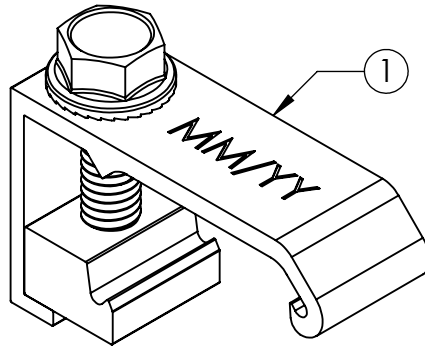

CF MLPE MOUNT SS

PART NUMBER	DESCRIPTION
2012019	CF MLPE MOUNT SS

ITEM NO.	DESCRIPTION
1	MLPE MOUNT ASSEMBLY

1) MLPE MOUNT ASSEMBLY

Material	Aluminum/Stainless Steel
Finish	Mill