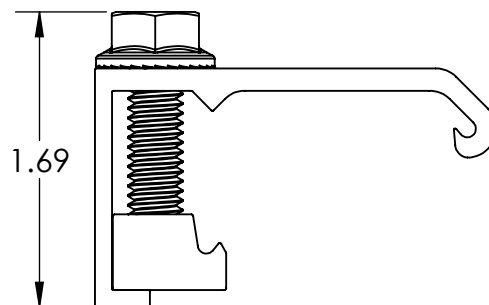

CF MLPE MOUNT SS

PART NUMBER	DESCRIPTION
2012019	CF MLPE MOUNT SS

ITEM NO.	DESCRIPTION
1	MLPE MOUNT ASSEMBLY

1) MLPE MOUNT ASSEMBLY

Material	Aluminum/Stainless Steel
Finish	Mill