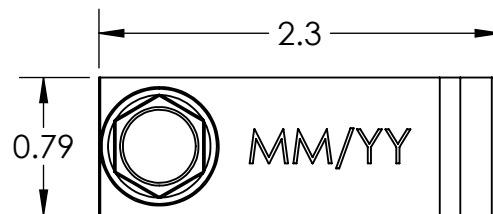

CF MLPE MOUNT SS

PART NUMBER	DESCRIPTION
2012019	CF MLPE MOUNT SS

ITEM NO.	DESCRIPTION
1	MLPE MOUNT ASSEMBLY

1) MLPE MOUNT ASSEMBLY

Material	Aluminum/Stainless Steel
Finish	Mill