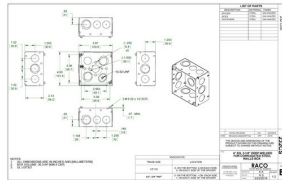

4 IN. SQUARE WELDED BOXES - 2-1/8 IN. DEEP WITH ARMORED CABLE / METAL CLAD / FLEX CLAMPS

4 in. Square Box, 2-1/8 in. Deep - Welded with STAB-IT Connector
600V, Raised Ground, 8" #12 Solid Copper Pigtail, Cable Management Clip

A18

Catalog #: 232SCM

APPLICATIONS

RACO® STAB-IT boxes are great for any job where flexible armored cable is being used
RACO® Boxes are installed in walls or ceilings for lighting fixtures, switches or receptacles

PRODUCT FEATURES

Designed for quick installation of flex, MC, MCI, MCI-A, AC, and HCF Cable
TKO® Knockouts offer greater flexibility with RACO patented combination 1/2 in. and 3/4 in. knockout
Built-in Cable Management Clip provides the first means of support for the cable

UL LISTED

File E195978

COMPLIANCES

All RACO® single gang, two gang, 4 in. square, and single gang gangable UL listed steel boxes are acceptable for use in 2-hour fire rated walls. For additional information, consult UL "Fire Resistance Directory" or the UL website at www.ul.com
MSDS
www.hubbell-rtb.com/certifications/Hubbell-RACO_MSDS_for_Steel_Boxes_and_Covers.pdf

FIRE RESISTANCE

Acceptable for use in 2-hour rated walls

GENERAL PRODUCT INFORMATION

Wiring System: Armored Cable/Metal Clad/MCI-A/Flex
Color: Gray
Country of Origin: China

CONFIGURATION

Cable Priouts: 2
Drawn or Welded: Welded
Raised Ground: Yes
Gangs: 2
Side Knockout(s): (6) 1/2 in., (3) 1/2 in.-3/4 in. TKO
Bottom Knockouts(s): (1) 1/2 in., (1) 1/2 in.-3/4 in. TKO

PRODUCT MEASUREMENTS

Depth: 2-1/8 in.
Cubic Inches (cm3): 30.3 (496.5)
Wt. Ea. (Lbs.): 1.052
Product Length (in.): 2.188
Product Width (in.): 4.00
Product Height (in.): 4.00

PACKAGING

Package Type: Boxed
Minimum Pack Qty.: 25
Std. Pkg.: 25
Ship Carton Qty.: 25
Product UPC-A Labeled: No
Weight (Lbs. Per/C): 105.240
Ship Carton Length (in.): 18.75
Ship Carton Width (in.): 7.375
Ship Carton Height (in.): 8.50
Ctn Weight (Lbs.): 26.310
Pallet Qty: 1750
UPC Number: 050169892329
I2of5: 50050169892324