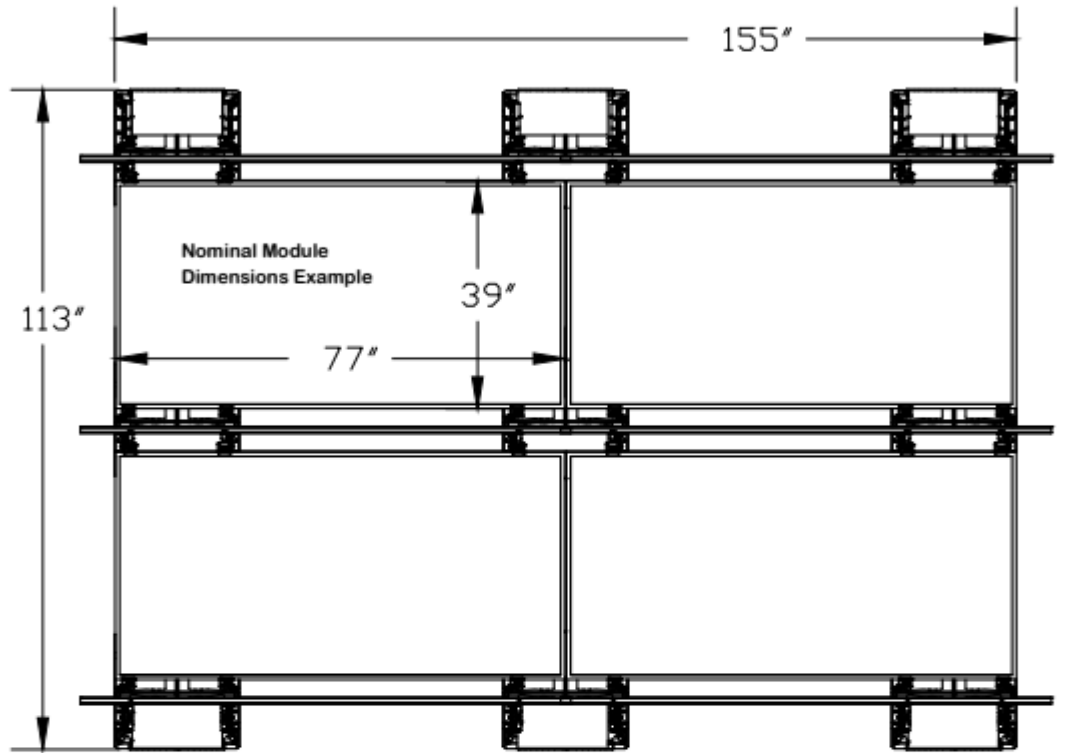

NOTE: ARRAY DIMENSIONS WILL VARY BASED ON MODULE WIDTH & LENGTH.

1411 BROADWAY BLV
ALBUQUERQUE, NM 8
USA

PRODUCT LINE:

RM5

DRAWING TYPE:

ASSEMBLY

DESCRIPTION:

2x2 SAMPLE;

DRAWING NOT TO SCALE
ALL DIMENSIONS ARE NOM

PRODUCT PROTECTED BY
OR MORE US PATENTS