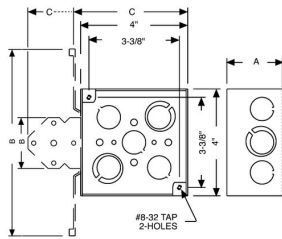

4 IN SQUARE WELDED BRACKETED BOXES - 2-1/8 IN. DEEP WITH CONDUIT KO'S

4 in. Square Bracketed Boxes, 2-1/8 in. Deep - Welded with Conduit KO's
Raised Ground, UBS, HM

A14

Catalog #: 232HWP

APPLICATIONS

RACO® Boxes are installed in walls or ceilings for lighting fixtures, switches or receptacles
Square boxes are used where multiple conductor runs are split into two or more directions to bring power to a number of electrical devices

PRODUCT FEATURES

Reference the Box Selection section in the front of this catalog for complete description of bracket types and features
Combination screw heads provide for faster installation
TKO® Knockouts offer greater flexibility with RACO patented combination 1/2" and 3/4" knockout
UBS Support - Welded to box, preset bend points to work with wall thickness 2-1/2" to 6"
N/A

DRAWING DIMENSIONS

Dimension A: 2-1/8 in.
Dimension B: 3-1/8 in.
Dimension C: 4-15/16 in.

PRODUCT MEASUREMENTS

Depth: 2-1/8 in.
Cubic Inches (cm3): 30.3 (496.5)
Wt. Ea. (Lbs.): 0.970
Product Length (in.): 2.75
Product Width (in.): 4.00
Product Height (in.): 4.92

PACKAGING

Minimum Pack Qty.: 25
Std. Pkg.: 25
Product UPC-A Labeled: No
Weight (Lbs. Per/C): 97.00
Ship Carton Length (in.): 20.88
Ship Carton Width (in.): 9.00
Ship Carton Height (in.): 8.50
Ctn Weight (Lbs.): 22.45
Pallet Qty: 1375
UPC Number: 050169500361
I2of5: 50050169500366