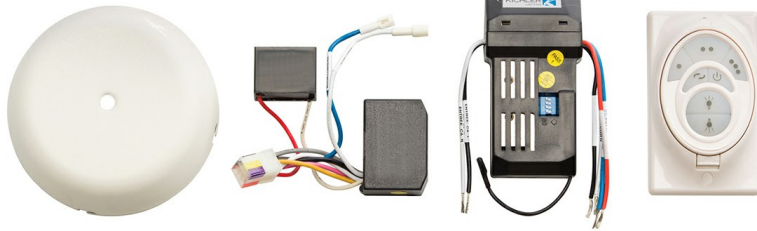

Cool Touch Control System R400 WH

3R400WH (White)

Project Name: _____
Location: _____
Type: _____
Qty: _____
Comments: _____

Ordering Information

Product ID	3R400WH
Finish	White
Available Finishes	AP, BSS, NI, OBB, SNW, TZ, WH, MWH, NBR, OZ, SGD

Specifications

Material	Plastic

Electrical

Voltage	120V

Qualifications

Safety Rated	Not Required
Warranty	www.kichler.com/warranty

Notes:

1) Information provided is subject to change without notice. All values are design or typical values when measured under laboratory conditions.
2) Incandescent Equivalent: The incandescent equivalent as presented is an approximate number and is for reference only.