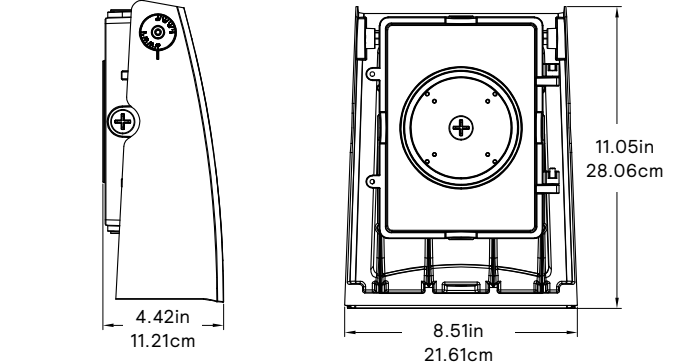

25W and 75W

Dimensions

ASW25

ASW75

LED Wattage and Lumen Values

Ordering Codes	Total LEDs	System Current (mA)	Color Temp. (K)	Average System Wattage ¹	Lumen Output ^{1,2}	Efficacy (LPW)	Weight (kg)
ASW25-SCT-G1-8-PCB-BW	52	250	3000/4000/5000	15W/20W/25W	1800/2400/3000	120	1.32
ASW75-SCT-G1-8-PCB-BW	100	750	3000/4000/5000	45W/60W/75W	5400/7200/9000	120	2.4