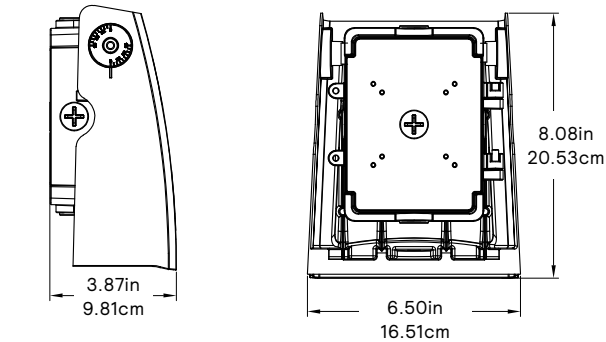

25W and 75W

Dimensions

ASW25

ASW75

LED Wattage and Lumen Values

Ordering Codes	Total LEDs	System Current (mA)	Color Temp. (K)	Average System Wattage ¹	Lumen Output ^{1,2}	Efficacy (LPW)	Weight (kg)
ASW25-SCT-G1-8-PCB-BW	52	250	3000/4000/5000	15W/20W/25W	1800/2400/3000	120	1.32
ASW75-SCT-G1-8-PCB-BW	100	750	3000/4000/5000	45W/60W/75W	5400/7200/9000	120	2.4