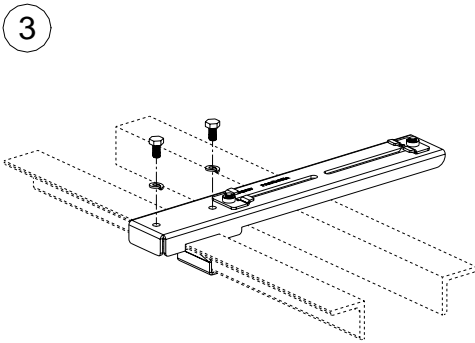

FOR USE WITH PANDUIT
FIBERRUNNER 4x4, 6x4 and 12x4
ROUTING SYSTEMS

6" RACK MOUNT and 5/8" THREADED
ROD RACK MOUNT BRACKETS

Part Number: FR6RMBEIA, FEIAB58

INSTALLATION INSTRUCTIONS

Panduit Corp. 2001

Printed in U.S.A.

Typical Installation