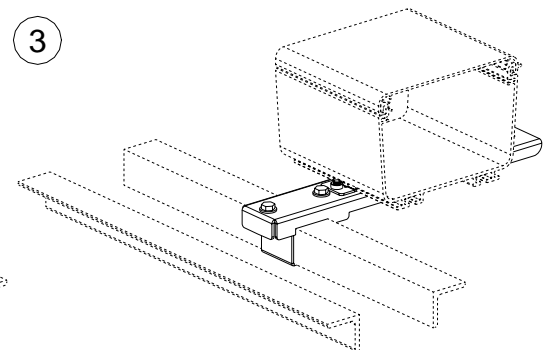

Optional Applications