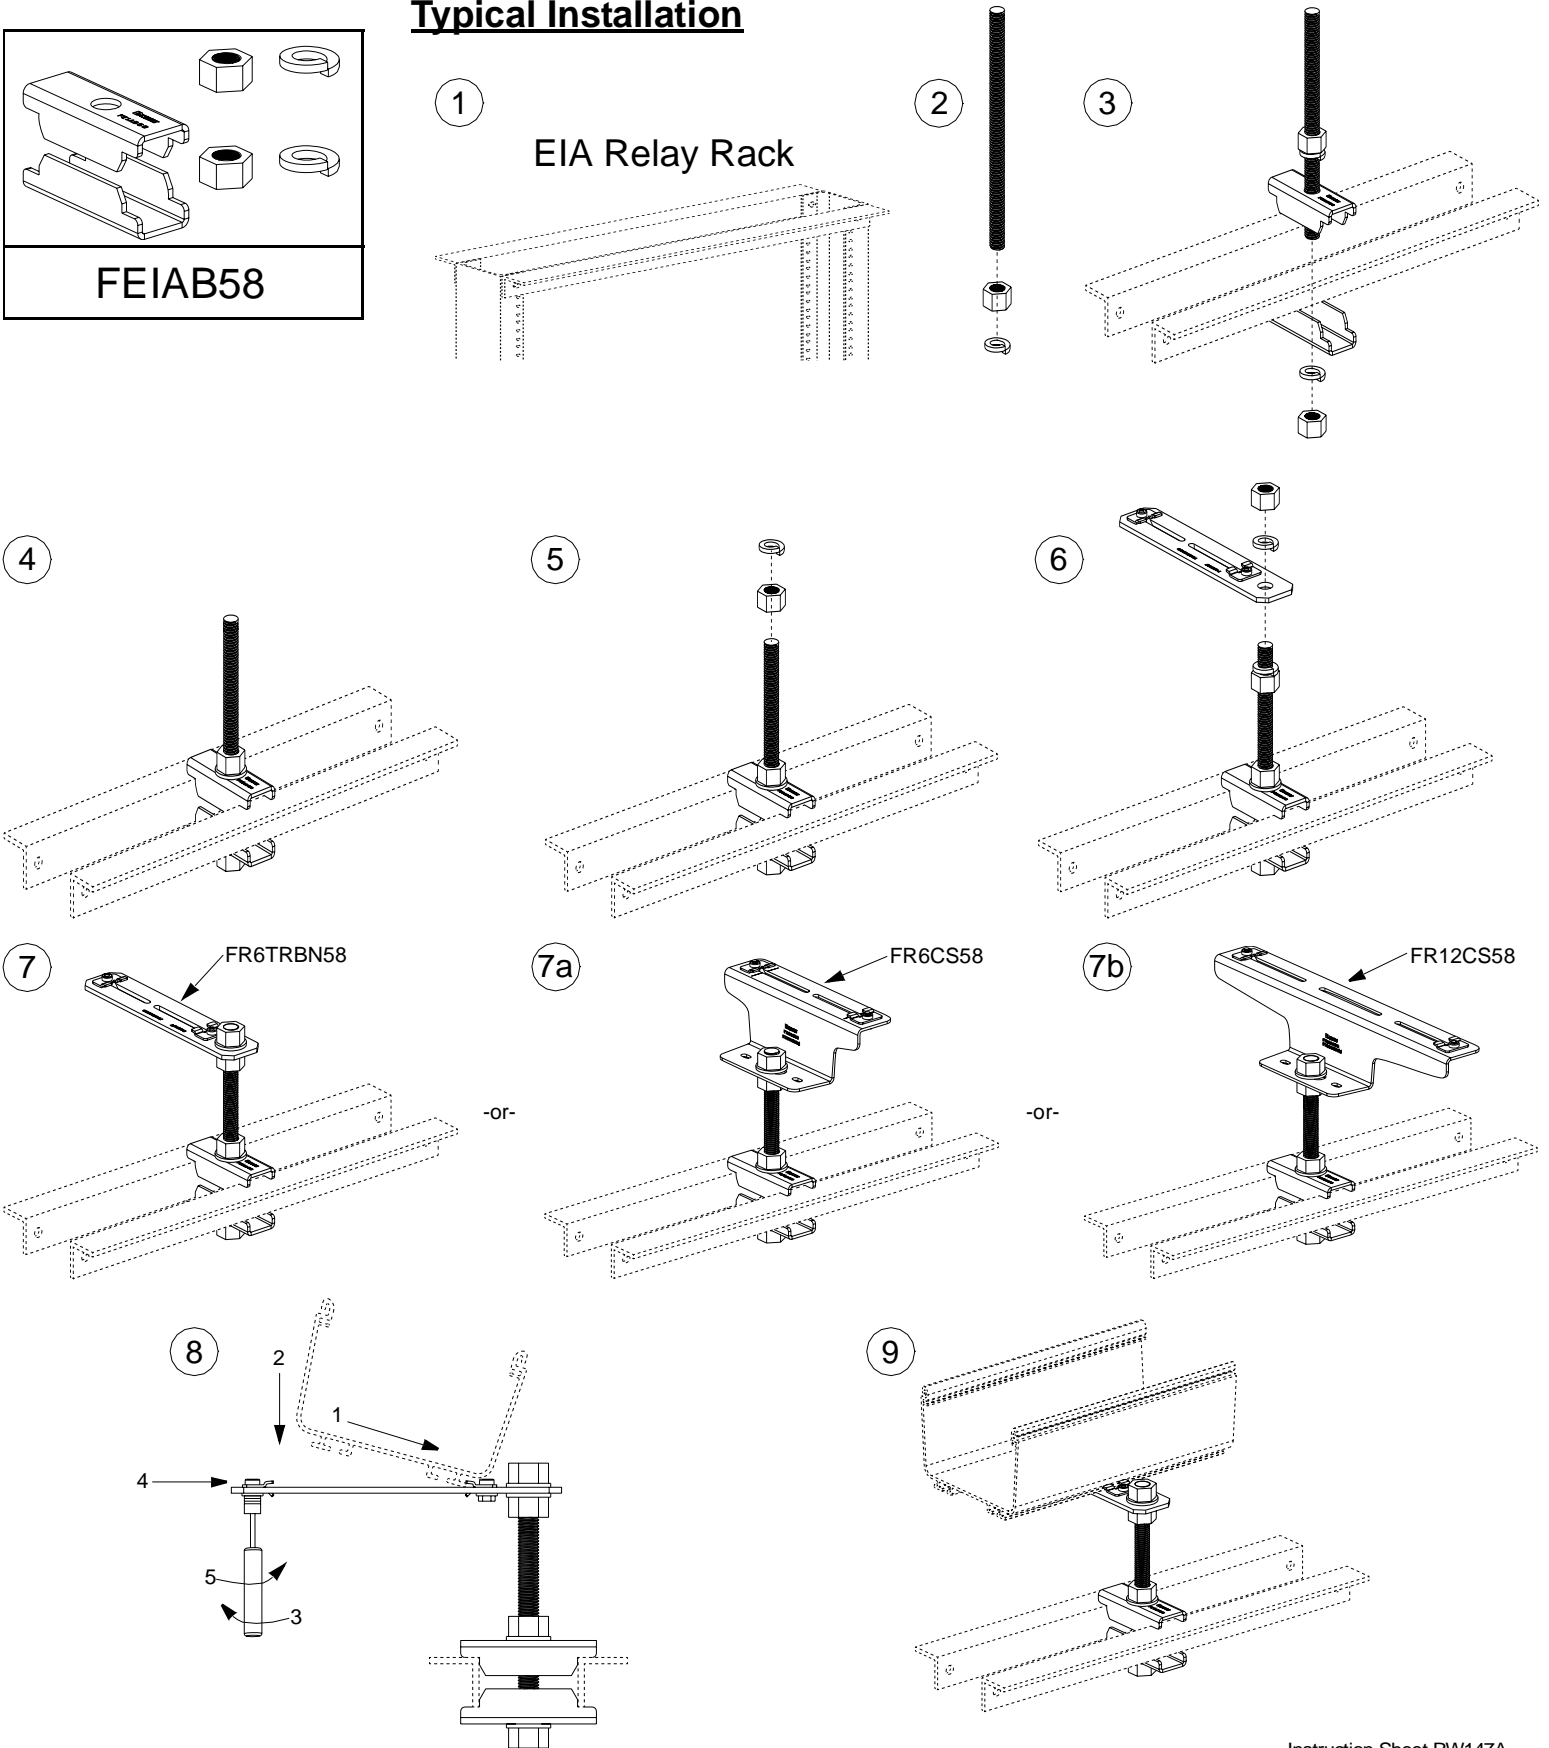

FIBERRUNNER 5/8" THREADED ROD RACK MOUNT BRACKET INSTALLATION INSTRUCTIONS

Typical Installation

Instruction Sheet RW147A

WORLDWIDE SUBSIDIARIES AND SALES OFFICES

17301 Ridgeland Avenue
Tinley Park, IL.60477-3091
Web Site: www.panduit.com/ncg

Fax: 866-449-1702
Technical Support: 866-405-6656
Email: netconnsupport@panduit.com