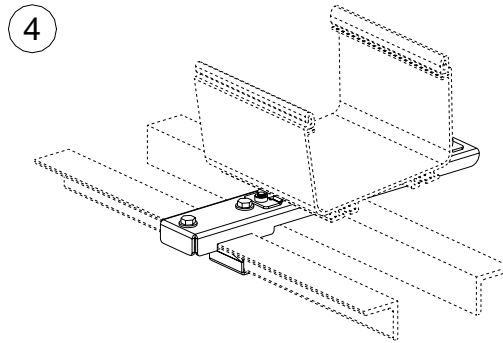

FOR USE WITH PANDUIT
FIBERRUNNER 4x4, 6x4 and 12x4
ROUTING SYSTEMS

6" RACK MOUNT and 5/8" THREADED
ROD RACK MOUNT BRACKETS

Part Number: FR6RMBEIA, FEIAB58

INSTALLATION INSTRUCTIONS

Panduit Corp. 2001

Printed in U.S.A.

Typical Installation