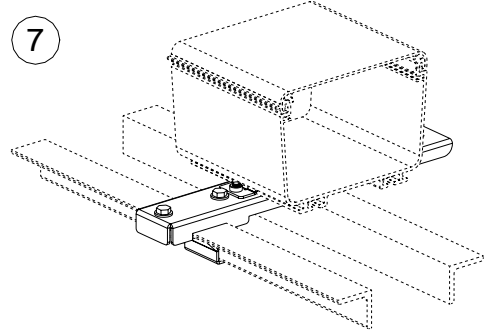

FOR USE WITH PANDUIT
FIBERRUNNER 4x4, 6x4 and 12x4
ROUTING SYSTEMS

6" RACK MOUNT and 5/8" THREADED
ROD RACK MOUNT BRACKETS

Part Number: FR6RMBEIA, FEIAB58

INSTALLATION INSTRUCTIONS

Panduit Corp. 2001

Printed in U.S.A.

Typical Installation