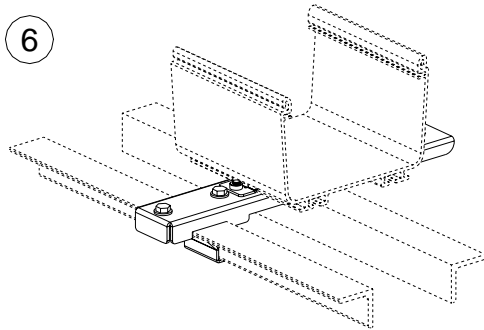

FOR USE WITH PANDUIT
FIBERRUNNER 4x4, 6x4 and 12x4
ROUTING SYSTEMS

6" RACK MOUNT and 5/8" THREADED
ROD RACK MOUNT BRACKETS

Part Number: FR6RMBEIA, FEIAB58

INSTALLATION INSTRUCTIONS

Panduit Corp. 2001

Printed in U.S.A.

Typical Installation