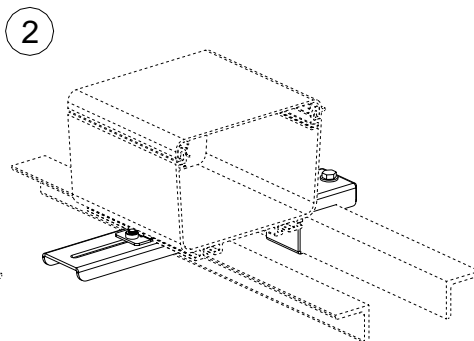

Optional Applications