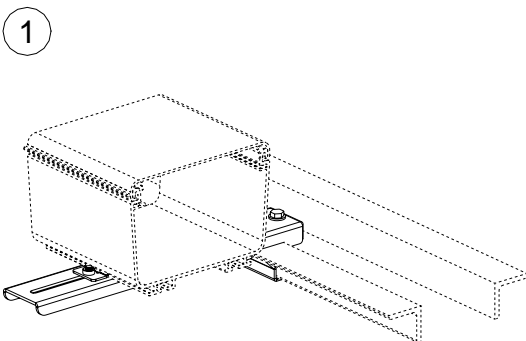

Optional Applications