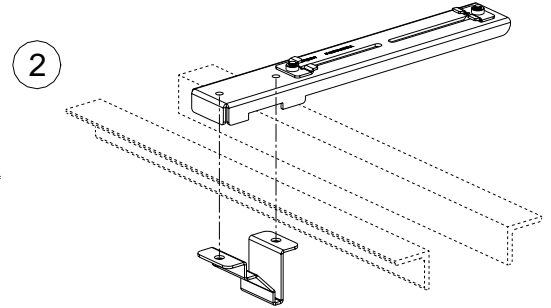

FOR USE WITH PANDUIT
FIBERRUNNER 4x4, 6x4 and 12x4
ROUTING SYSTEMS

6" RACK MOUNT and 5/8" THREADED
ROD RACK MOUNT BRACKETS

Part Number: FR6RMBEIA, FEIAB58

INSTALLATION INSTRUCTIONS

Panduit Corp. 2001

Printed in U.S.A.

Typical Installation