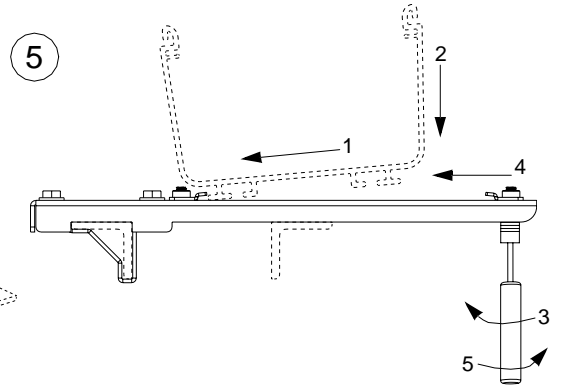

FOR USE WITH PANDUIT
FIBERRUNNER 4x4, 6x4 and 12x4
ROUTING SYSTEMS

6" RACK MOUNT and 5/8" THREADED
ROD RACK MOUNT BRACKETS

Part Number: FR6RMBEIA, FEIAB58

INSTALLATION INSTRUCTIONS

Panduit Corp. 2001

Printed in U.S.A.

Typical Installation