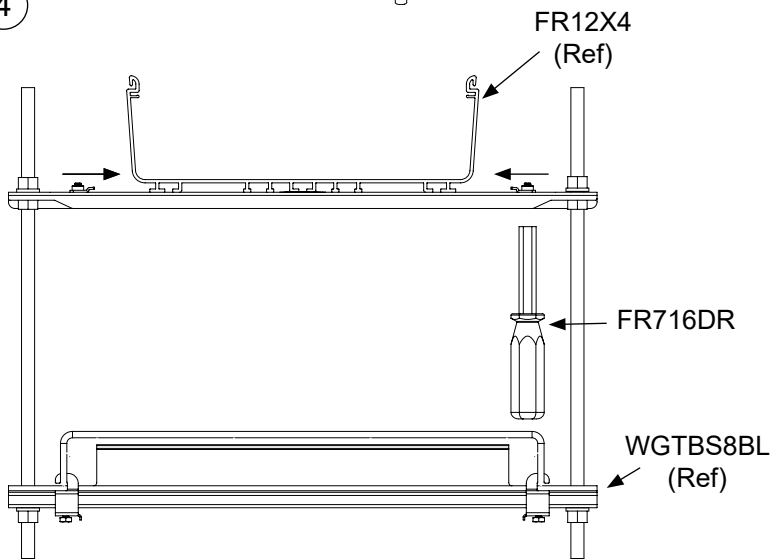

Panduit Part Number	Used With
FR6TB12	WGTBS8BL
FRTBWG12BL	WGTBS12BL
FRTBWG18BL	WGTBS18BL
FRTBWG24BL	WGTBS24BL
FRTBWG30BL	WGTBS30BL

1

- 1/2" Threaded Rod
-or-
12mm Threaded Rod
(Not Included)
- 1/2-13 Heavy Hex Nut
-or-
12mm Hex Nut
Typ. 4 Places
(Not Included)
- 1/2" Helical Spring Lockwasher
-or-
12mm Helical Spring Lockwasher
Typ. 4 Places
(Not Included)

2

3

4

5