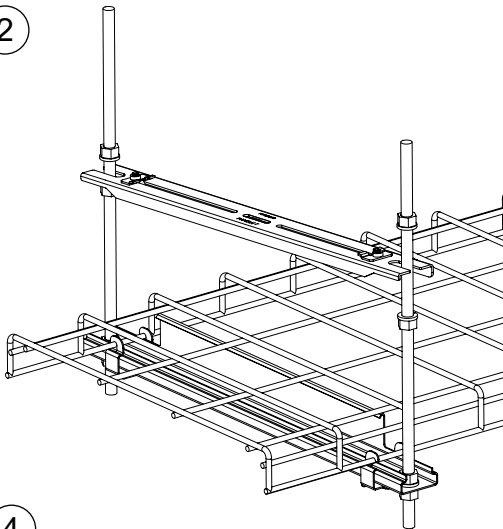

Panduit Part Number	Used With
FR6TB12	WGTBS8BL
FRTBWG12BL	WGTBS12BL
FRTBWG18BL	WGTBS18BL
FRTBWG24BL	WGTBS24BL
FRTBWG30BL	WGTBS30BL

1

- 1/2" Threaded Rod
  -or-
  12mm Threaded Rod
  (Not Included)
- 1/2-13 Heavy Hex Nut
  -or-
  12mm Hex Nut
  Typ. 4 Places
  (Not Included)
- 1/2" Helical Spring Lockwasher
  -or-
  12mm Helical Spring Lockwasher
  Typ. 4 Places
  (Not Included)

2

3

4

5