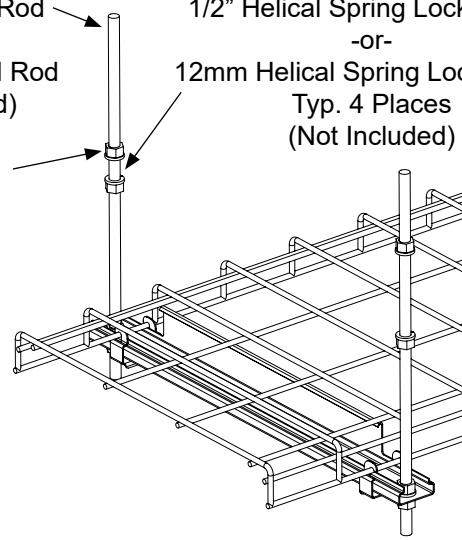

Panduit Part Number	Used With
FR6TB12	WGTBS8BL
FRTBWG12BL	WGTBS12BL
FRTBWG18BL	WGTBS18BL
FRTBWG24BL	WGTBS24BL
FRTBWG30BL	WGTBS30BL

1

- 1/2" Threaded Rod
-or-
12mm Threaded Rod
(Not Included)
- 1/2-13 Heavy Hex Nut
-or-
12mm Hex Nut
Typ. 4 Places
(Not Included)
- 1/2" Helical Spring Lockwasher
-or-
12mm Helical Spring Lockwasher
Typ. 4 Places
(Not Included)

2

3

4

5