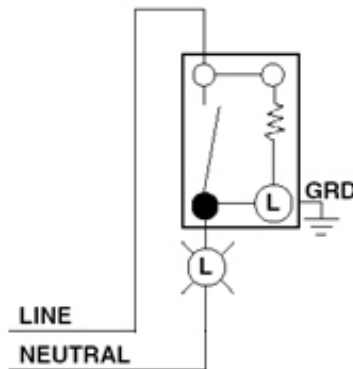

Wiring Diagram Single-Pole Lighted

SPECIFICATION SUBMITTAL

JOB NAME: ____	CATALOG NUMBERS: ____	____
JOB NUMBER: ____	____	____