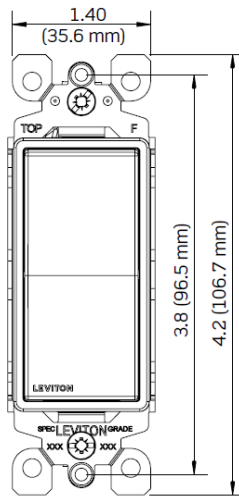

wire

- Complements every décor
- Ideal solution for bathrooms, bedrooms, hallways, staircases, basements, laundry/utility rooms and garages.
- Limited 2-year warranty
- **CAUTION:** To clean use a damp cloth with mild soap. DO NOT use disinfecting products, including foggers, sprays, or other types of atomized cleaning agents
- **NOTE:** In Canada, a general-use switch does not require attachment to a grounding/bonding wire when installed in a grounded/bonded flush device box