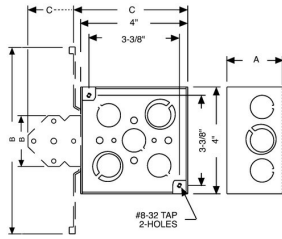

4 IN SQUARE WELDED BRACKETED BOXES - 2-1/8 IN. DEEP WITH CONDUIT KO'S

4 in. Square Bracketed Boxes, 2-1/8 in. Deep - Welded with Conduit KO's
600V, Raised Ground, 8 in. #12 Solid Copper Pigtail, UBS, HM

A14

Catalog #: 232M

APPLICATIONS

RACO® Boxes are installed in walls or ceilings for lighting fixtures, switches or receptacles
Square boxes are used where multiple conductor runs are split into two or more directions to bring power to a number of electrical devices

PRODUCT FEATURES

Reference the Box Selection section in the front of this catalog for complete description of bracket types and features
Combination screw heads provide for faster installation
TKO® Knockouts offer greater flexibility with RACO patented combination 1/2" and 3/4" knockout
UBS Support - Welded to box, preset bend points to work with wall thickness 2-1/2" to 6"
N/A

UL LISTED

File E195978

COMPLIANCES

All RACO® single gang, two gang, 4 in. square, and single gang gangable UL listed steel boxes are acceptable for use in 2-hour fire rated walls. For additional information, consult UL "Fire Resistance Directory" or the UL website at www.ul.com
600V Per UL 514-A, suitable for use without a bonding jumper in circuits up to 600 volts

FIRE RESISTANCE

Acceptable for use in 2-hour rated walls

GENERAL PRODUCT INFORMATION

Wiring System: Conduit

CONFIGURATION

Bracket Type: M. for Metal or Wood Studs
Bracket Setback: 3/8 in.
Drawn or Welded: Welded
Raised Ground: Yes
Side Knockout(s): (8) 1/2 in. & (4) TKO®
Bottom Knockouts(s): (2) 1/2 in. & (2) TKO®

DRAWING DIMENSIONS

Dimension A: 2-1/8 in.
Dimension B: 3-1/8 in.
Dimension C: 5-7/16 in.

PRODUCT MEASUREMENTS

Depth: 2-1/8 in.
Cubic Inches (cm3): 30.3 (496.5)
Wt. Ea. (Lbs.): 1.030
Product Length (in.): 2.75
Product Width (in.): 4.00
Product Height (in.): 5.86

PACKAGING

Minimum Pack Qty.: 25
Std. Pkg.: 25
Product UPC-A Labeled: No
Weight (Lbs. Per/C): 103.00
Ship Carton Length (in.): 20.88
Ship Carton Width (in.): 9.00
Ship Carton Height (in.): 8.50
Ctn Weight (Lbs.): 22.45
Pallet Qty: 1375
UPC Number: 050169500040
I2of5: 50050169500045