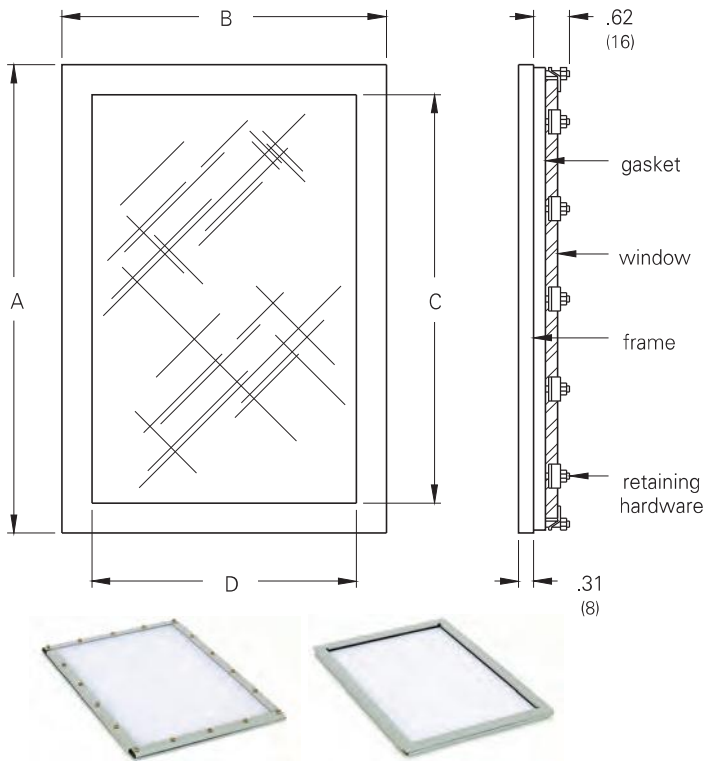

Window Kits

Fixed Window

Illustration Sheet and Catalog Number

Discount Schedule: C2
Subclass: DS0

Framed Window Kits		Frame Detail				Window Detail				Enclosure	
Catalog Number		A		B		C		D		Cut-Out	
Steel	Stainless	in.	mm	in.	mm	in.	mm	in.	mm	in.	mm
PWK53	PWK53SS	7.50	191	5.50	140	5.00	127	3.00	76	6.62x4.62	168x117
PWK95	PWK95SS	11.50	292	8.00	203	9.00	229	5.50	140	10.62x7.12	270x181
PWK133	PWK133SS	15.50	394	5.50	140	13.00	330	3.00	76	14.62x4.62	371x117
PWK138	PWK138SS	15.50	394	10.50	267	13.00	330	8.00	203	14.62x9.62	371x244
PWK175	PWK175SS	19.50	495	8.00	203	17.00	432	5.50	140	18.62x7.12	473x181
PWK1711	PWK1711SS	19.50	495	13.50	343	17.00	432	11.00	279	18.62x12.62	473x321
PWK2315	PWK2315SS	25.50	648	17.50	445	23.00	584	15.00	381	24.62x16.62	625x422
PWK2919	PWK2919SS	31.50	800	21.50	546	29.00	737	19.00	483	30.62x20.62	778x524
PWK3523	PWK3523SS	37.50	953	25.50	648	35.00	889	23.00	584	36.62x24.62	930x625

Steel Framed Window Kits are designed for use with Type 4 and Type 12 Enclosures. Stainless Steel Framed Window Kits are for use with Type 4X Enclosures, however, they can also be used on Type 4 and Type 12, if additional corrosion protection is needed. Steel kits are constructed from heavy gauge and have an ANSI 61 gray polyester powder finish. Stainless steel kits are constructed from Type 304 stainless and have a brushed finish. Each kit includes a .25 inch (6 mm) thick polycarbonate window and gasket to ensure a tight, oil and water-resistant seal around the enclosure cut-out. Hardware and instructions for field installation are also furnished. UL Listed.

Frameless Window Kits are intended for use with Type 1 and Type 12 Enclosures. Each kit includes a roll of .50 inch (13 mm) wide double-sided adhesive tape and a .12 inch (3 mm) thick polycarbonate window. Instructions for mounting and hardware are also furnished. UL listed.