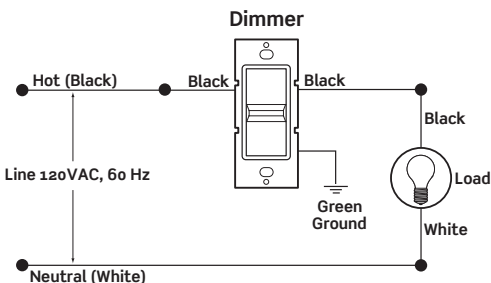

Fan Speed Controls

6627
6629

Diagram 6

Single pole wiring for dual slide dimmer with two single pole loads.