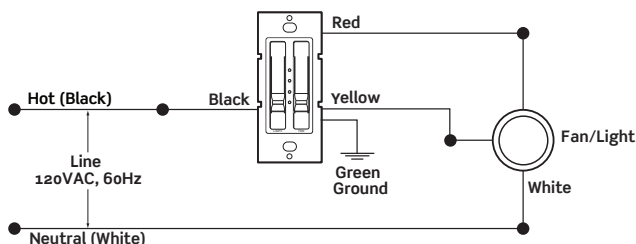

**Dimmer**

6615

**Diagram 4**

3-way wiring for electronic low voltage dimmer.

**Dimmer**

6615

**Diagram 5**

Single pole wiring for incandescent, Mark 10® Powerline dimmers or fan speed controls.

**Dimmers**

6631

**Fan Speed Controls**

6627  
6629

**Diagram 6**

Single pole wiring for dual slide dimmer with two single pole loads.

**Dimmer**

6628

**Diagram 7**

Single pole wiring for dual fan/light.

**Fan/Light**

6630

**3-Speed Quiet Fan/Light Control**

**Leviton Mfg. Co., Inc.**

201 North Service Road, Melville, NY 11747 Tech Line: 1-800-824-3005 Fax: 1-800-832-9538 www.leviton.com  
© 2010 Leviton Manufacturing Co., Inc. All rights reserved. Subject to change without notice.