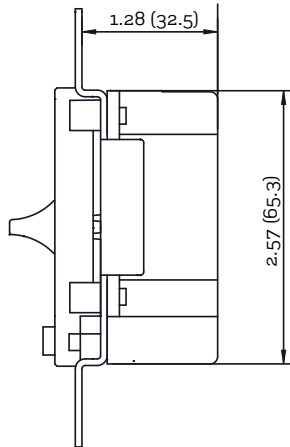

**WARRANTY INFORMATION**

Five-Year Limited Warranty

**DIMENSIONAL DRAWINGS**

**Front View**

**Preset Model Shown**

**Side View**

- 6613
- 6615
- 6629
- 6631
- 6633
- 6673

- 6627
- 6637
- 6668

- 6628
- 6630

**Leviton Mfg. Co., Inc.**

201 North Service Road, Melville, NY 11747 Tech Line: 1-800-824-3005 Fax: 1-800-832-9538 www.leviton.com  
 © 2010 Leviton Manufacturing Co., Inc. All rights reserved. Subject to change without notice.