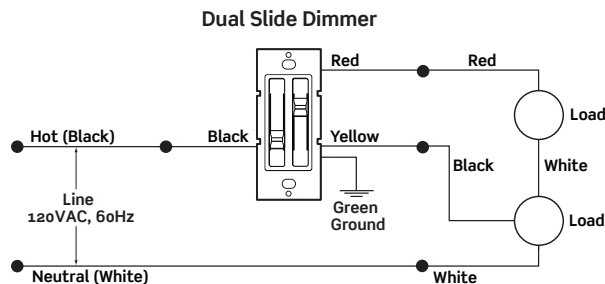

**Dimmers**

6631

**Fan Speed Controls**

6627  
6629

**Diagram 6**

Single pole wiring for dual slide dimmer with two single pole loads.

**Dimmer**

6628

**Diagram 7**

Single pole wiring for dual fan/light.

**Fan/Light**

6630

**3-Speed Quiet Fan/Light Control**

**Leviton Mfg. Co., Inc.**

201 North Service Road, Melville, NY 11747 Tech Line: 1-800-824-3005 Fax: 1-800-832-9538 www.leviton.com  
© 2010 Leviton Manufacturing Co., Inc. All rights reserved. Subject to change without notice.