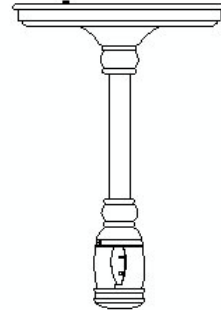

Job Name:		Item Number:	
Specifier Name:		Sales Agency:	
Specifier Contact:		Agency Contact:	
Fixture Type:		Comments:	
Quantity:		Approval:	

Traditional Rail Power Feed Canopy

D: 5 1/8" H: 5 11/16"

Description

Traditional power feed canopy for Ambiance Transitions rail. Ceiling mount and attach at any point along the rail. Mounts to a standard 4" junction box. Single circuit with 6 foot long 12 AWG supply wire. Six and twelve inch interconnecting stem extensions are available for extending the distance of your system from the ceiling. 20 amps max at 120V.

Specifications

Item Number	94843-71
Finish	Antique Bronze
Dimensions	D: 5 1/8" H: 5 11/16"
Overall Height	7 3/16"
Safety Listing	ETL Listed for Dry Locations cETL Listed for Dry Locations
Warranty	1-Year Warranty