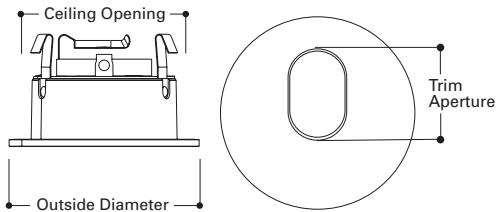

Trim includes cover glass lens which may be replaced with a variety of media. (Lamps that have integral glass lens do not require use of the cover glass supplied with this trim).

3006 is designed for use with the following Halo H3 small aperture housings:

Trim Aperture 1-1/4" x 2" [32mm x 51mm]
 Ceiling Opening: 3-3/4" [95mm]
 Outside Diameter: 4-1/4" [108mm]

3006WHBB
White with Black Baffle

3006BKBB
Black with Black Baffle

3006SNBB
Satin Nickel with Black Baffle