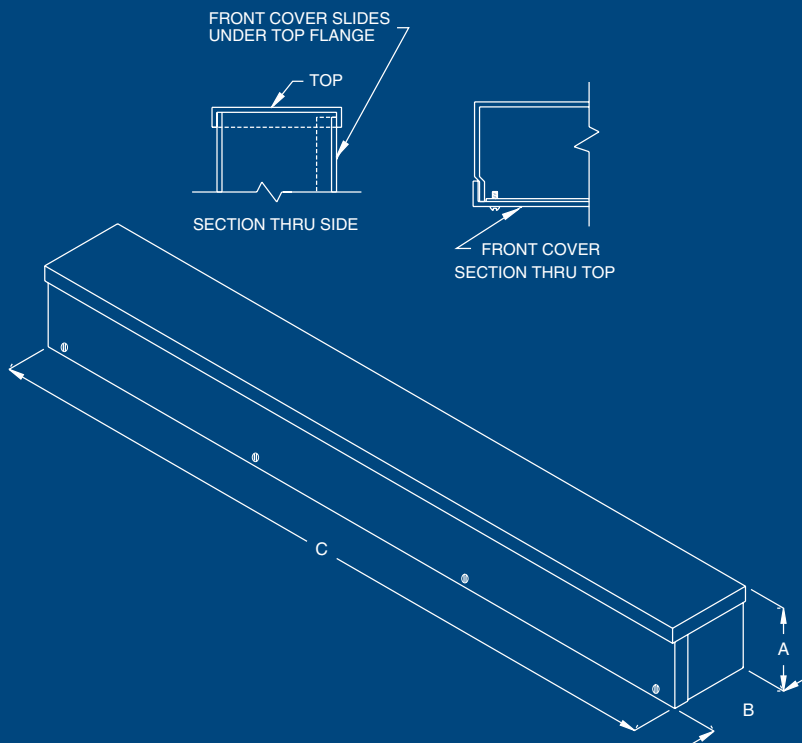

AUSTIN RAINPROOF TROUGHS

Austin rainproof troughs are Underwriters Laboratories Listed and are designed to provide a degree of protection against rain, sleet, and snow in outdoor use. Indoor use, rainproof troughs protect from dripping water.

Construction:

- Fabricated in accordance with UL specifications from code gauge steel.
- Dripshield along top of trough.
- Slip-on cover attached by screws at bottom edge.
- Embossed mounting holes on back.

Wireways
& Trough
Products

Finish:

Austin rainproof troughs are provided standard in galvanized. An ANSI 61 gray polyester powder coating over phosphatized surfaces is available on request.

Options:

- Special knockouts or knockout arrangements in bottom only.
- Special materials.
- Special finishes.
- Custom trough size or construction.

**INDUSTRY
STANDARDS**

UL 870
NEMA Type 3R
CUL 870

Austin Electrical Enclosures
Post Office Box 2320
Yadkinville, NC 27055

Phone: 336.468.2851
800.288.2851