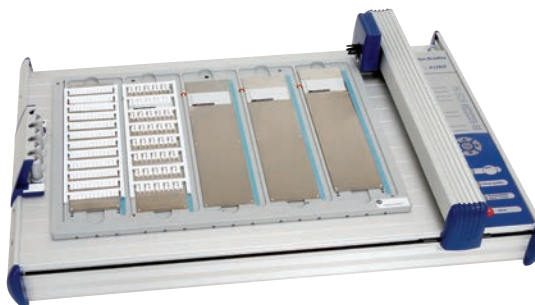

- Plot partial marker cards
- Load up to five cards at a time (mix and match)
- Easy to use AB-Plot software

System Requirements

- Operating system: Microsoft Windows 98
- Hard drive: 50 MB available space
- Processor: 80486
- Parallel or USB communication port

Description	Pkg Qty.	Cat. No.
Plotter Kit Includes Series E Plotter, 1492-PLOTPEN25 ink pen, 1492-PLOTPLT plate, communication cables, user manuals, ABPLOT software, and power adaptor.	1	1492-PLTKIT
Plotter Pen Disposable pen, 0.25 mm tip	1	1492-PLOTPEN25
Plotter Pen Disposable pen, 0.35 mm tip	1	1492-PLOTPEN35
Plotter Pen Disposable pen, 0.25 mm tip, slow-drying ink	1	1492-PLOTPEN25S
ABPLOT Plotter software CD ROM - also available online at www.ab.com	1	1492-PLOTSOFT
Plotter Ink Cartridge Requires 1492-PLPEN	5	1492-PLINKCART
Refillable pen Requires 1492-PLINKCART	1	1492-PLPEN
Pen Adaptor Adaptor for ultra fine Sharpie pens, includes 1 pen	1	1492-PLOTADPT
Cleaning Solution Used to unclog 1492-PLPEN, requires 1492-PLCLEAN	1	1492-PLSOLN
Cleaning Kit Container and cloth to unclog 1492-PLPEN, requires 1492-PLSOLN	1	1492-PLCLEAN
Service Kit Inserts and cleaning pads to replace in pen station	1	1492-PLOTSERV
Series E Adapter Plate (additional) 1 plate is already included with the Plotter kit	1	1492-PLOTPLT
Adaptor Plate For oversized markers (1492-MW5-21, -MW6-21, and MW7-21)	1	1492-PLOTPLTA