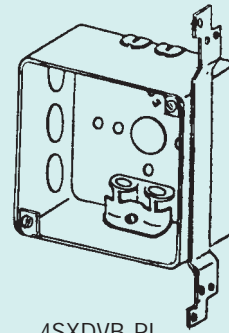

4" Square Boxes

With Armored Cable Clamps / Metal Clad Cable Clamps

4SX-EK
1-1/2" Deep, Welded

4SXAB-EK
1-1/2" Deep, Welded
Vertical bracket
with barbed hooks

4SXVB-EK-PL
1-1/2" Deep, Welded
Plain vertical bracket

4SXB-EK-PL
1-1/2" Deep, Welded
Plain NL bracket set flush
with front of box

4SXD
2-1/8" Deep, Drawn

4SXDVB-PL
2-1/8" Deep, Drawn
Plain vertical bracket
set flush with front of box

Catalog Number (Universal No.)	Depth (inches)	Wiring Cubic Inch Capacity	Type Clamp	Sides	Knockout Description Ends	Bottom	Wt. Lbs. Per 100	Std. Pkg.
4SX-EK (52151VB)	1-1/2	21.0	CL-13	(4)1/2" (2)Eccentric KO	(4)21/32"	(1)1/2"	100.0	25
4SXAB-EK (52151VB)	1-1/2	21.0	CL-13	(2)1/2" (1)Eccentric KO	(4)21/32"	(1)1/2"	100.0	25
4SXVB-EK-PL	1-1/2	21.0	CL-13	(2)1/2" (1)Eccentric KO	(4)21/32"	(1)1/2"	114.0	25
4SXB-EK-PL	1-1/2	21.0	CL-13	(2)1/2" (1)Eccentric KO	(4)21/32"	(1)1/2"	116.0	25
4SXD	2-1/8	30.3	CL-13	(6)1/2"	(4)21/32"	(1)1/2"	100.0	25
4SXDVB-PL	2-1/8	30.3	CL-13	(3)1/2"	(4)21/32"	(1)1/2"	114.0	25