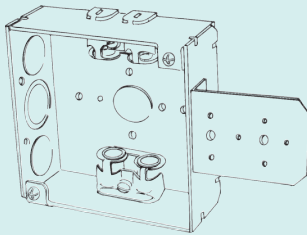

4" Square Boxes

With Armored Cable Clamps / Metal Clad Cable Clamps

4SX-EK
1-1/2" Deep, Welded

4SXAB-EK
1-1/2" Deep, Welded
Vertical bracket
with barbed hooks

4SXVB-EK-PL
1-1/2" Deep, Welded
Plain vertical bracket

4SXB-EK-PL
1-1/2" Deep, Welded
Plain NL bracket set flush
with front of box

4SXD
2-1/8" Deep, Drawn

4SXDVB-PL
2-1/8" Deep, Drawn
Plain vertical bracket
set flush with front of box

Catalog Number (Universal No.)	Depth (inches)	Wiring Cubic Inch Capacity	Type Clamp	Sides	Knockout Description Ends	Bottom	Wt. Lbs. Per 100	Std. Pkg.
4SX-EK (52151VB)	1-1/2	21.0	CL-13	(4)1/2" (2)Eccentric KO	(4)21/32"	(1)1/2"	100.0	25
4SXAB-EK (52151VB)	1-1/2	21.0	CL-13	(2)1/2" (1)Eccentric KO	(4)21/32"	(1)1/2"	100.0	25
4SXVB-EK-PL	1-1/2	21.0	CL-13	(2)1/2" (1)Eccentric KO	(4)21/32"	(1)1/2"	114.0	25
4SXB-EK-PL	1-1/2	21.0	CL-13	(2)1/2" (1)Eccentric KO	(4)21/32"	(1)1/2"	116.0	25
4SXD	2-1/8	30.3	CL-13	(6)1/2"	(4)21/32"	(1)1/2"	100.0	25
4SXDVB-PL	2-1/8	30.3	CL-13	(3)1/2"	(4)21/32"	(1)1/2"	114.0	25