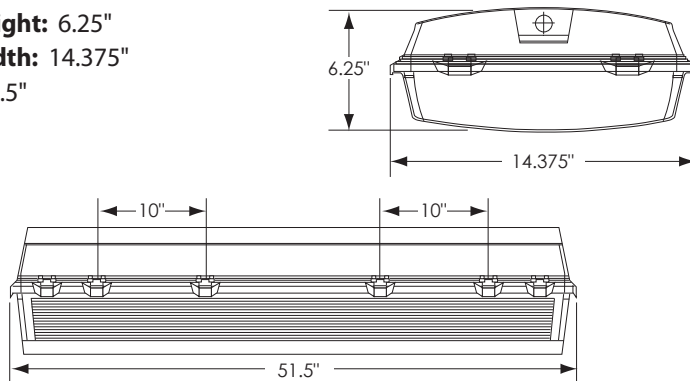

LUMENS PER WATT: **138**

CRI: **84**

CCT: **4500K**

DIMMING: **10-100%**

Ordering Information

CATALOG #	DESCRIPTION	VOLTS
ILW130LED4WD	4' 130W LED Wet Location w/ Glare Free Lens	120-277

Options

SUFFIX #	DESCRIPTION
3C*	3' Cord (No Plug)
EB	Emergency Back-Up
4	480V Driver

*Also Available in 6', 10' and 20' lengths

Dimensions and Specifications

Overall Height: 6.25"

Overall Width: 14.375"

Length: 51.5"

Accessories

CATALOG #	DESCRIPTION
MS360WL	Wet Location 360° Motion Sensor
80-271CMB	Ceiling Mount Bracket