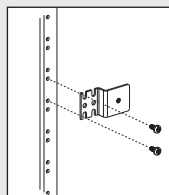

**2x2 Routing System Roadmap**

**Fiber-Duct™ Mounting Brackets**

**FTRBE12 – Existing Threaded Rod Bracket**  
(page J.63)

**FTRBN12 – New Threaded Rod Bracket**  
(page J.63)

**FUSB – Underfloor Pedestal Bracket**  
(page J.63)

**F2PCLB12 – Two-Piece Ladder Rack Bracket for Attaching Threaded Rod to 1 1/2" – 2" Ladder Rack**  
(page J.64)

**FZBA1.5X4 – Adjustable "Z" Bracket**  
(page J.64)

**FZBLP – Low Profile "Z" Bracket**  
(page J.64)

**FLB – "L" Wall Mount Bracket**  
(page J.63)

**FLRB – Ladder Rack Bracket**  
(page J.63)

- 
**1** **HS2X2\*\*6 – 2x2 FiberRunner® Hinged Channel (page J.52)**
- 
**2** **H2X2\*\*6 – 2x2 FiberRunner® Hinged Slotted Channel (page J.52)**
- 
**3** **HC2\*\*6 – 2x2 FiberRunner® Snap-On Hinged Cover (page J.52)**
- 
**4** **FBC2X2\*\* – 2x2 QuikLock™ Coupler (page J.53)**
- 
**5** **FRA2X2\*\* – 2x2 Horizontal Right Angle Fitting (page J.60)**
- 
**6** **FT2X2\*\* – 2x2 Horizontal Tee Fitting (page J.60)**
- 
**7** **FFWC2X2\*\* – 2x2 4-Way Cross Fitting (page J.60)**
- 
**8** **FVTHD2X2\*\* – 2x2 Vertical Tee (page J.54)**
- 
**9** **FIV452X2\*\* – 2x2 Inside Vertical 45° Angle Fitting (page J.60)**
- 
**10** **FIVRA2X2\*\* – 2x2 Inside Vertical Right Angle Fitting (page J.60)**
- 
**11** **FOV452X2\*\* – 2x2 Outside 45° Angle Fitting (page J.60)**
- 
**12** **FOVRA2X2\*\* – 2x2 Outside Vertical Right Angle Fitting (page J.60)**
- 
**13** **FHDEC2X2\*\* – 2x2 End Cap Fitting (page J.53)**
- 
**14** **FTR2X2\*\* – 3-Sided BRC Trumpet Spillout for 2x2 Exit (page J.61)**
- 
**15** **FIDT2X2\*\* – 1-Port Spillout to 1.5" (38mm) Inside Diameter Corrugated Tubing (page J.61)**
- 
**16** **TRC2HDBL – 2x2 Hinged Channel 1" Bend Radius Control Trumpet (page J.54)**
- 
**17** **FRF42\*\* – 4x4 to 2x2 Fiber-Duct™ Reducer Fitting (page J.60)**
- 
**18** **FRRF4FD2\*\* – 4x4 FiberRunner® to 2x2 Reducer Fitting (page J.43)**