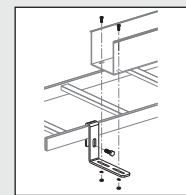

**F2PCLB12 – Two-Piece Ladder Rack Bracket for Attaching Threaded Rod to 1 1/2" – 2" Ladder Rack**  
(page J.64)

**FZBA1.5X4 – Adjustable "Z" Bracket**  
(page J.64)

**FZBLP – Low Profile "Z" Bracket**  
(page J.64)

**FLB – "L" Wall Mount Bracket**  
(page J.63)

**FLRB – Ladder Rack Bracket**  
(page J.63)

- 
**1** **HS2X2\*\*6 – 2x2 FiberRunner® Hinged Channel (page J.52)**
- 
**2** **H2X2\*\*6 – 2x2 FiberRunner® Hinged Slotted Channel (page J.52)**
- 
**3** **HC2\*\*6 – 2x2 FiberRunner® Snap-On Hinged Cover (page J.52)**
- 
**4** **FBC2X2\*\* – 2x2 QuikLock™ Coupler (page J.53)**
- 
**5** **FRA2X2\*\* – 2x2 Horizontal Right Angle Fitting (page J.60)**
- 
**6** **FT2X2\*\* – 2x2 Horizontal Tee Fitting (page J.60)**
- 
**7** **FFWC2X2\*\* – 2x2 4-Way Cross Fitting (page J.60)**
- 
**8** **FVTHD2X2\*\* – 2x2 Vertical Tee (page J.54)**
- 
**9** **FIV452X2\*\* – 2x2 Inside Vertical 45° Angle Fitting (page J.60)**
- 
**10** **FIVRA2X2\*\* – 2x2 Inside Vertical Right Angle Fitting (page J.60)**
- 
**11** **FOV452X2\*\* – 2x2 Outside 45° Angle Fitting (page J.60)**
- 
**12** **FOVRA2X2\*\* – 2x2 Outside Vertical Right Angle Fitting (page J.60)**
- 
**13** **FHDEC2X2\*\* – 2x2 End Cap Fitting (page J.53)**
- 
**14** **FTR2X2\*\* – 3-Sided BRC Trumpet Spillout for 2x2 Exit (page J.61)**
- 
**15** **FIDT2X2\*\* – 1-Port Spillout to 1.5" (38mm) Inside Diameter Corrugated Tubing (page J.61)**
- 
**16** **TRC2HDBL – 2x2 Hinged Channel 1" Bend Radius Control Trumpet (page J.54)**
- 
**17** **FRF42\*\* – 4x4 to 2x2 Fiber-Duct™ Reducer Fitting (page J.60)**
- 
**18** **FRRF4FD2\*\* – 4x4 FiberRunner® to 2x2 Reducer Fitting (page J.43)**