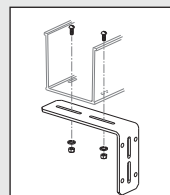

**2x2 Routing System Roadmap**

**Fiber-Duct™ Mounting Brackets**

**FTRBE12 – Existing Threaded Rod Bracket**  
(page J.63)

**FTRBN12 – New Threaded Rod Bracket**  
(page J.63)

**FUSB – Underfloor Pedestal Bracket**  
(page J.63)

**F2PCLB12 – Two-Piece Ladder Rack Bracket for Attaching Threaded Rod to 1 1/2" – 2" Ladder Rack**  
(page J.64)

**FZBA1.5X4 – Adjustable "Z" Bracket**  
(page J.64)

**FZBLP – Low Profile "Z" Bracket**  
(page J.64)

**FLB – "L" Wall Mount Bracket**  
(page J.63)

**FLRB – Ladder Rack Bracket**  
(page J.63)

- 
**1** **HS2X2\*\*6 – 2x2 FiberRunner® Hinged Channel (page J.52)**
- 
**2** **H2X2\*\*6 – 2x2 FiberRunner® Hinged Slotted Channel (page J.52)**
- 
**3** **HC2\*\*6 – 2x2 FiberRunner® Snap-On Hinged Cover (page J.52)**
- 
**4** **FBC2X2\*\* – 2x2 QuikLock™ Coupler (page J.53)**
- 
**5** **FRA2X2\*\* – 2x2 Horizontal Right Angle Fitting (page J.60)**
- 
**6** **FT2X2\*\* – 2x2 Horizontal Tee Fitting (page J.60)**
- 
**7** **FFWC2X2\*\* – 2x2 4-Way Cross Fitting (page J.60)**
- 
**8** **FVTHD2X2\*\* – 2x2 Vertical Tee (page J.54)**
- 
**9** **FIV452X2\*\* – 2x2 Inside Vertical 45° Angle Fitting (page J.60)**
- 
**10** **FIVRA2X2\*\* – 2x2 Inside Vertical Right Angle Fitting (page J.60)**
- 
**11** **FOV452X2\*\* – 2x2 Outside 45° Angle Fitting (page J.60)**
- 
**12** **FOVRA2X2\*\* – 2x2 Outside Vertical Right Angle Fitting (page J.60)**
- 
**13** **FHDEC2X2\*\* – 2x2 End Cap Fitting (page J.53)**
- 
**14** **FTR2X2\*\* – 3-Sided BRC Trumpet Spillout for 2x2 Exit (page J.61)**
- 
**15** **FIDT2X2\*\* – 1-Port Spillout to 1.5" (38mm) Inside Diameter Corrugated Tubing (page J.61)**
- 
**16** **TRC2HDBL – 2x2 Hinged Channel 1" Bend Radius Control Trumpet (page J.54)**
- 
**17** **FRF42\*\* – 4x4 to 2x2 Fiber-Duct™ Reducer Fitting (page J.60)**
- 
**18** **FRRF4FD2\*\* – 4x4 FiberRunner® to 2x2 Reducer Fitting (page J.43)**