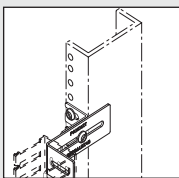

**2x2 Routing System Roadmap**

**Fiber-Duct™ Mounting Brackets**

**FTRBE12 – Existing Threaded Rod Bracket**  
(page J.63)

**FTRBN12 – New Threaded Rod Bracket**  
(page J.63)

**FUSB – Underfloor Pedestal Bracket**  
(page J.63)

**F2PCLB12 – Two-Piece Ladder Rack Bracket for Attaching Threaded Rod to 1 1/2" – 2" Ladder Rack**  
(page J.64)

**FZBA1.5X4 – Adjustable "Z" Bracket**  
(page J.64)

**FZBLP – Low Profile "Z" Bracket**  
(page J.64)

**FLB – "L" Wall Mount Bracket**  
(page J.63)

**FLRB – Ladder Rack Bracket**  
(page J.63)

- 
**1** **HS2X2\*\*6 – 2x2 FiberRunner® Hinged Channel (page J.52)**
- 
**2** **H2X2\*\*6 – 2x2 FiberRunner® Hinged Slotted Channel (page J.52)**
- 
**3** **HC2\*\*6 – 2x2 FiberRunner® Snap-On Hinged Cover (page J.52)**
- 
**4** **FBC2X2\*\* – 2x2 QuikLock™ Coupler (page J.53)**
- 
**5** **FRA2X2\*\* – 2x2 Horizontal Right Angle Fitting (page J.60)**
- 
**6** **FT2X2\*\* – 2x2 Horizontal Tee Fitting (page J.60)**
- 
**7** **FFWC2X2\*\* – 2x2 4-Way Cross Fitting (page J.60)**
- 
**8** **FVTHD2X2\*\* – 2x2 Vertical Tee (page J.54)**
- 
**9** **FIV452X2\*\* – 2x2 Inside Vertical 45° Angle Fitting (page J.60)**
- 
**10** **FIVRA2X2\*\* – 2x2 Inside Vertical Right Angle Fitting (page J.60)**
- 
**11** **FOV452X2\*\* – 2x2 Outside 45° Angle Fitting (page J.60)**
- 
**12** **FOVRA2X2\*\* – 2x2 Outside Vertical Right Angle Fitting (page J.60)**
- 
**13** **FHDEC2X2\*\* – 2x2 End Cap Fitting (page J.53)**
- 
**14** **FTR2X2\*\* – 3-Sided BRC Trumpet Spillout for 2x2 Exit (page J.61)**
- 
**15** **FIDT2X2\*\* – 1-Port Spillout to 1.5" (38mm) Inside Diameter Corrugated Tubing (page J.61)**
- 
**16** **TRC2HDBL – 2x2 Hinged Channel 1" Bend Radius Control Trumpet (page J.54)**
- 
**17** **FRF42\*\* – 4x4 to 2x2 Fiber-Duct™ Reducer Fitting (page J.60)**
- 
**18** **FRRF4FD2\*\* – 4x4 FiberRunner® to 2x2 Reducer Fitting (page J.43)**