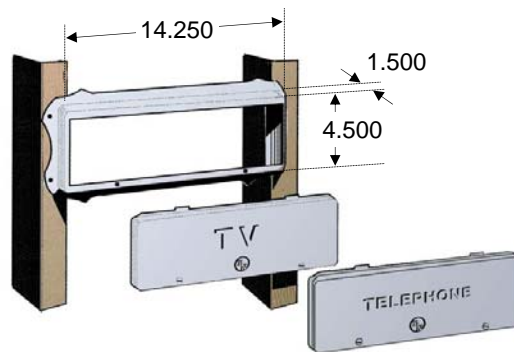

## Specification Sheet

Part #  
1020, 1020TV

**This Cabinet Measures:**  
14¼" Wide x 4½" Tall x 1½" Deep

## Features & Info:

- Open back provides ready access to splices or termination blocks for aerial drop or buried service
- "COMMUNICATIONS" or "TV" embossed lid available
- Nail or screw to studs on 16" centers
- Lid is secured with 2 slotted screws
- Made of 24-gauge, galvanized steel
- Ships out 40 units per carton
- Box weight: 15.6 oz.