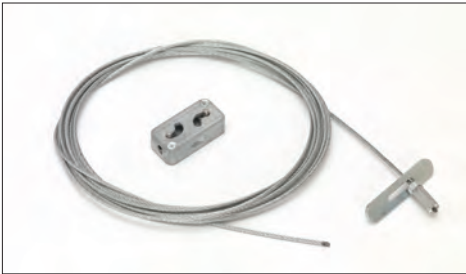

KwikWire Single Style Toggle Termination

Box Quantity - 20
5 bags containing 4 pieces per bag

Part No.	Wire Rope Dia.		Length	
	in.	mm	in.	mm
BKT-063-40	1/16"	(1.6)	40"	(1016)
BKT-063-80	1/16"	(1.6)	80"	(2032)
BKT-063-120	1/16"	(1.6)	120"	(3048)
BKT-063-180	1/16"	(1.6)	180"	(4572)
BKT-063-240	1/16"	(1.6)	240"	(6096)
BKT-063-360	1/16"	(1.6)	360"	(9144)

KwikWire Single Style Toggle Termination Kits

Box Quantity - 20
5 bags containing 4 pieces per bag

Part No.	Wire Rope Dia.		Length	
	in.	mm	in.	mm
BKT-063-40K	1/16"	(1.6)	40"	(1016)
BKT-063-80K	1/16"	(1.6)	80"	(2032)
BKT-063-120K	1/16"	(1.6)	120"	(3048)
BKT-063-180K	1/16"	(1.6)	180"	(4572)
BKT-063-240K	1/16"	(1.6)	240"	(6096)
BKT-063-360K	1/16"	(1.6)	360"	(9144)

Channel Nuts & Hardware

KwikWire 'Y' Style Toggle Termination With Loop

Box Quantity - 10
5 bags containing 2 pieces per bag

Part No.	Wire Rope Dia.		Length	
	in.	mm	in.	mm
BKYT12-063	1/16"	(1.6)	12"	(305)
BKYT18-063	1/16"	(1.6)	18"	(457)
BKYT30-063	1/16"	(1.6)	30"	(762)

- Available as a wire rope with toggle termination only or as a ready-to-use kit with a BKC100 clamp.
- Available in lengths of 40", 80", 120", 180", 240", and 360".
- Available in single, double (Y), and triple (3) leg styles
- All triple (3) leg styles are non-stock, contact us for lead times