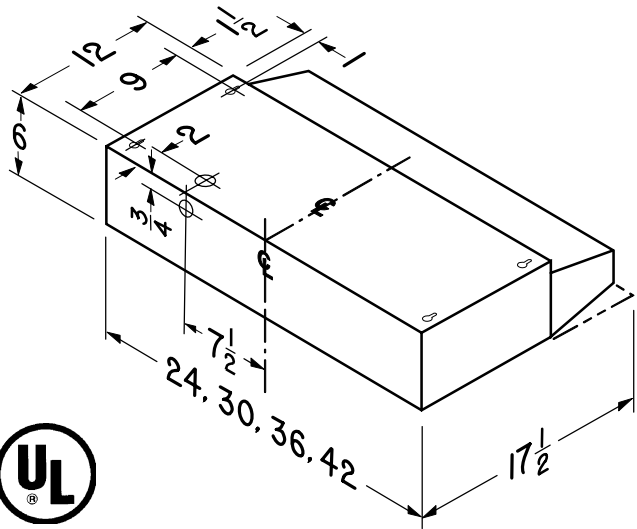

TYPICAL SPECIFICATION

Range hood shall be Broan Model 41000.

Unit shall be non-ducted and have a non-ducted filter.

Motor to be permanently lubricated. RPM not to exceed 2850.

Unit shall have a two-speed fan switch and separate light switch.

Sides shall be mitered and bottom edge hemmed – with no sharp edges.

Unit shall be U.L. listed.