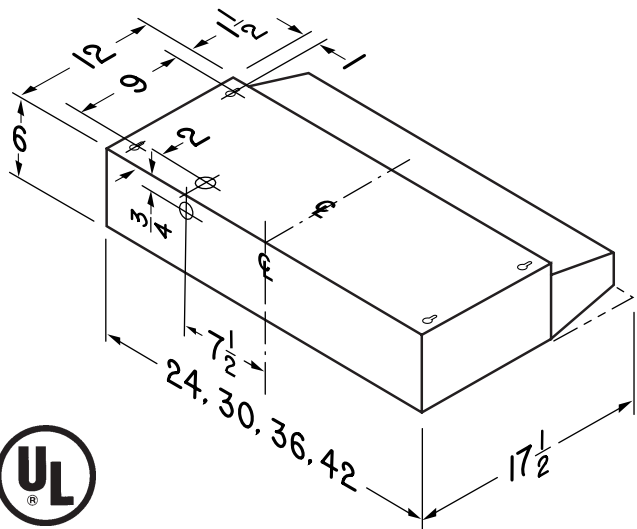

SPECIFICATIONS

VOLTS	AMPS	RPM
120	2.0	2850

TYPICAL SPECIFICATION

- Range hood shall be Broan Model 41000.
- Unit shall be non-ducted and have a non-ducted filter.
- Motor to be permanently lubricated. RPM not to exceed 2850.
- Unit shall have a two-speed fan switch and separate light switch.
- Sides shall be mitered and bottom edge hemmed – with no sharp edges.
- Unit shall be U.L. listed.