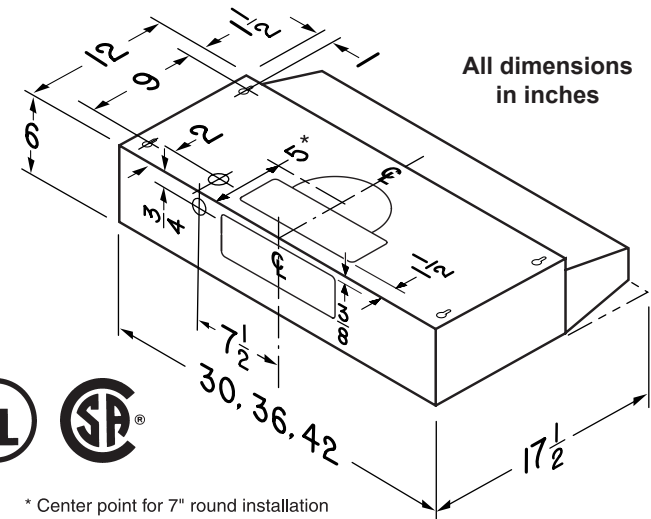

TYPICAL SPECIFICATION

The Range Hood shall be a Broan QT20000 Series. It will be 30", (36"), (42") wide and have a White, (Almond), (Biscuit), (Black), (Stainless Steel) finish.

The hood must be convertible between 3¼" x 10", 7" round, and non-ducted discharges. It will use a washable aluminum grease filter (ducted discharge) as well as a non-ducted, particle and odor filter (non-ducted discharge).

The motor assembly shall have a thermally-protected, plug-in motor, and a one-piece polymeric fan blade. Fan speed to be controlled by an infinite rotary speed control.

Cooktop lighting to be provided by two (2) 40W, A-15 type appliance bulbs. Bulbs will be operated using a rotary control with night-light feature.

Hood to be UL listed and CSA certified.