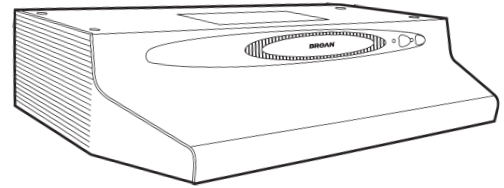

QUIET HOOD™ CONVERTIBLE RANGE HOODS