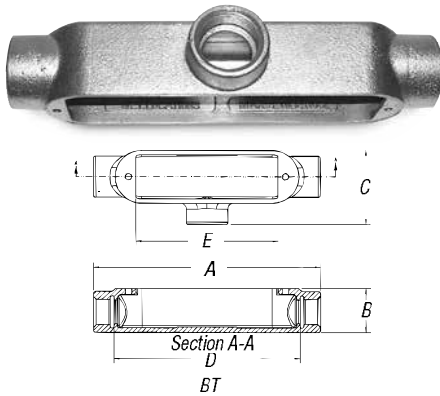

Conduit Bodies and Covers

BUB Mogul Series (Cover and Gasket Included)

CAT. NO.	HUB SIZE	DIMENSIONS (IN.)					CU. IN.
		A	B	C	D	E	
BUB3-TB	1"	9.49	2.75	2.25	7.01	6	20.0
BUB4-TB	1¼"	9.55	3.21	2.25	6.71	6	25.0
BUB5-TB	1½"	16.68	6.67	3	10.47	10	62.0
BUB6-TB	2"	13.68	4.28	3	10.20	10	78.0
BUB7-TB	2½"	18.30	5.03	4.25	13.97	15	170.0
BUB8-TB	3"	18.30	5.67	4.25	13.50	15	210.0
BUB9-TB	3½"	23.74	6.72	5.25	18.07	20	385.0
BUB10-TB	4"	23.74	7.22	5.25	17.73	20	430.0

BT Mogul Series (Cover and Gasket Included)

CAT. NO.	HUB SIZE	DIMENSIONS (IN.)					CU. IN.
		A	B	C	D	E	
BT3-TB	1"	9.56	1.88	3.16	7.84	6	20.0
BT5-TB	1½"	13.75	2.56	4.06	11.45	10	62.0
BT6-TB	2"	13.75	3.31	4.06	11.45	10	78.0
BT7-TB	2½"	18.38	3.63	5.59	15.61	15	180.0
BT8-TB	3"	18.38	4.38	5.72	15.82	15	225.0
BT9-TB	3½"	23.75	4.88	6.88	20.50	20	410.0
BT10-TB	4"	23.75	5.38	6.88	20.50	20	460.0

BG Mogul Series Replacement Covers

CAT. NO.	HUB SIZE	DIMENSIONS (IN.)				
		A	B	C	D	E
BG48-TB	1"-1¼"	8.27	6.62	2.77	.67	—
BG68-TB	1½"-2"	12	10.62	3.60	.82	—
BG88-TB	2½"-3"	16.22	12.44	4.97	.85	2.75
BG98-TB	3½"-4"	21.21	16.63	5.96	.87	3.75