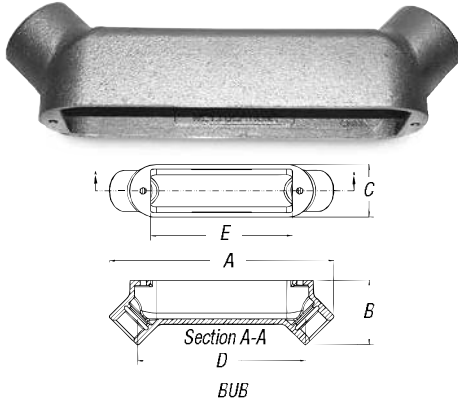

Conduit Bodies and Covers

BUB Mogul Series (Cover and Gasket Included)

CAT. NO.	HUB SIZE	DIMENSIONS (IN.)					CU. IN.
		A	B	C	D	E	
BUB3-TB	1"	9.49	2.75	2.25	7.01	6	20.0
BUB4-TB	1¼"	9.55	3.21	2.25	6.71	6	25.0
BUB5-TB	1½"	16.68	6.67	3	10.47	10	62.0
BUB6-TB	2"	13.68	4.28	3	10.20	10	78.0
BUB7-TB	2½"	18.30	5.03	4.25	13.97	15	170.0
BUB8-TB	3"	18.30	5.67	4.25	13.50	15	210.0
BUB9-TB	3½"	23.74	6.72	5.25	18.07	20	385.0
BUB10-TB	4"	23.74	7.22	5.25	17.73	20	430.0

BT Mogul Series (Cover and Gasket Included)

CAT. NO.	HUB SIZE	DIMENSIONS (IN.)					CU. IN.
		A	B	C	D	E	
BT3-TB	1"	9.56	1.88	3.16	7.84	6	20.0
BT5-TB	1½"	13.75	2.56	4.06	11.45	10	62.0
BT6-TB	2"	13.75	3.31	4.06	11.45	10	78.0
BT7-TB	2½"	18.38	3.63	5.59	15.61	15	180.0
BT8-TB	3"	18.38	4.38	5.72	15.82	15	225.0
BT9-TB	3½"	23.75	4.88	6.88	20.50	20	410.0
BT10-TB	4"	23.75	5.38	6.88	20.50	20	460.0

BG Mogul Series Replacement Covers

CAT. NO.	HUB SIZE	DIMENSIONS (IN.)				
		A	B	C	D	E
BG48-TB	1"-1¼"	8.27	6.62	2.77	.67	—
BG68-TB	1½"-2"	12	10.62	3.60	.82	—
BG88-TB	2½"-3"	16.22	12.44	4.97	.85	2.75
BG98-TB	3½"-4"	21.21	16.63	5.96	.87	3.75