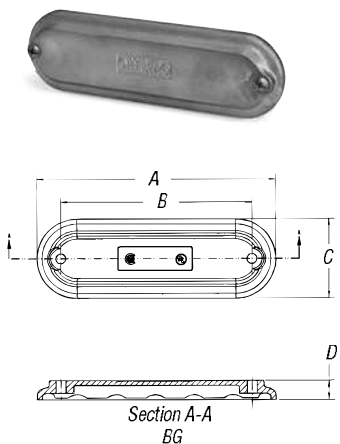

Conduit Bodies and Covers

BUB Mogul Series (Cover and Gasket Included)

CAT. NO.	HUB SIZE	DIMENSIONS (IN.)					CU. IN.
		A	B	C	D	E	
BUB3-TB	1"	9.49	2.75	2.25	7.01	6	20.0
BUB4-TB	1¼"	9.55	3.21	2.25	6.71	6	25.0
BUB5-TB	1½"	16.68	6.67	3	10.47	10	62.0
BUB6-TB	2"	13.68	4.28	3	10.20	10	78.0
BUB7-TB	2½"	18.30	5.03	4.25	13.97	15	170.0
BUB8-TB	3"	18.30	5.67	4.25	13.50	15	210.0
BUB9-TB	3½"	23.74	6.72	5.25	18.07	20	385.0
BUB10-TB	4"	23.74	7.22	5.25	17.73	20	430.0

BT Mogul Series (Cover and Gasket Included)

CAT. NO.	HUB SIZE	DIMENSIONS (IN.)					CU. IN.
		A	B	C	D	E	
BT3-TB	1"	9.56	1.88	3.16	7.84	6	20.0
BT5-TB	1½"	13.75	2.56	4.06	11.45	10	62.0
BT6-TB	2"	13.75	3.31	4.06	11.45	10	78.0
BT7-TB	2½"	18.38	3.63	5.59	15.61	15	180.0
BT8-TB	3"	18.38	4.38	5.72	15.82	15	225.0
BT9-TB	3½"	23.75	4.88	6.88	20.50	20	410.0
BT10-TB	4"	23.75	5.38	6.88	20.50	20	460.0

BG Mogul Series Replacement Covers

CAT. NO.	HUB SIZE	DIMENSIONS (IN.)				
		A	B	C	D	E
BG48-TB	1"-1¼"	8.27	6.62	2.77	.67	—
BG68-TB	1½"-2"	12	10.62	3.60	.82	—
BG88-TB	2½"-3"	16.22	12.44	4.97	.85	2.75
BG98-TB	3½"-4"	21.21	16.63	5.96	.87	3.75