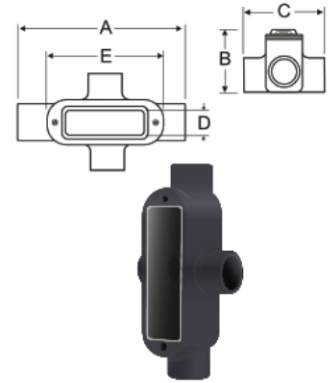

PVC COATED FORM 8 FITTINGS

X Form 8 (covers incl.)

Item Number	Trade Size	Size Metric (mm)	A	B	C	D	E	Weight Per 100 (lbs)	Aluminum Item Number
PV0500X18	1/2"	16	6.69	3.91	1.79	1.00	3.31	200	PA0500X19
PV0700X28	3/4"	21	7.89	4.56	2.04	1.19	3.94	260	PA0700X29
PV1000X38	1"	27	9.31	5.50	2.29	1.38	4.56	310	PA1000X39
PV1200X48	1-1/4"	35	11.00	6.63	2.67	1.75	5.31	520	
PV1500X58	1-1/2"	41	13.38	8.25	2.51	2.13	6.50	750	
PV2000X68	2"	53	16.25	10.25	3.60	3.00	8.56	1170	

PVC COATED FORM COVERS

Form 8 Covers

Item Number	Trade Size
PV0500180F	1/2"
PV0700280F	3/4"
PV1000380F	1"
PV1200480F	1-1/4"
PV1500580F	1-1/2"
PV2000680F	2"
PV2530880F	2-1/2" - 3"
PV3540980F	3-1/2" - 4"

Form 7 Covers

Item Number	Trade Size
PV0500170F	1/2"
PV0700270F	3/4"
PV1000370F	1"
PV1200470F	1-1/4"
PV1500570F	1-1/2"
PV2000670F	2"
PV2530870F	2-1/2" - 3"
PV3540970F	3-1/2" - 4"

PVC COATED FORM 7 FITTINGS

C Form 7 (covers incl.)

Item Number	Trade Size	Size Metric (mm)	A	B	C	D	E	Weight Per 100 (lbs)	Aluminum Item Number
PV0500C17	1/2"	16	6.38	1.42	1.46	0.94	3.19	100	PA0500C17SA
PV0700C27	3/4"	21	7.50	1.67	1.64	1.13	3.81	140	PA0700C27SA
PV1000C37	1"	27	9.00	1.92	1.83	1.38	4.50	220	PA1000C37SA
PV1200C47	1-1/4"	35	9.94	2.35	2.27	1.75	5.00	270	PA1200C47SA
PV1500C57	1-1/2"	41	11.19	2.60	2.52	1.94	5.44	400	PA1500C57SA
PV2000C67	2"	53	11.19	3.17	3.08	2.44	6.38	550	PA2000C67SA
PV2500C77	2-1/2"	63	14.00	3.67	4.33	3.56	8.38	1000	PA2500C77SA
PV3000C87	3"	78	13.75	4.42	4.33	3.56	8.38	1180	PA3000C87SA