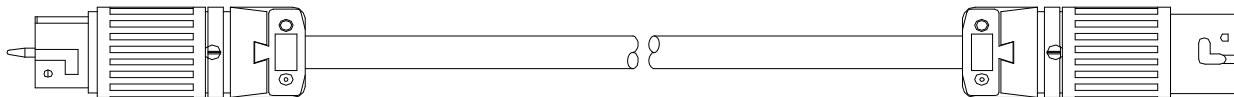

## PRODUCT SPECIFICATION

**CATALOG NUMBER:** See table below  
**DESCRIPTION:** 6/3 & 8/1 SEOW, 125/250V 50A outdoor use cord set with "California Standard" twist-lock plug and cord connector

### CONSTRUCTION PARAMETERS:

Conductors: (3) 6 AWG, 96/26 bunched bare copper  
(1) 8 AWG, 96/28 bunched bare copper  
Jacket material: TPE, black  
Overall cable O.D. (nom): 0.868"

CS6364C

CS6365C

Plug and connector manufacturer: Hubbell Wiring Device  
Plug and connector configuration: 50A 125/250V 3 pole 4 wire grounding, non-NEMA "California Standard"  
Plug and connector materials: Rynite interior with nylon cover  
Neoprene cord gasket  
Stainless steel plug shroud

### PROPERTIES:

Temperature rating of cable: -40 to +90 deg C  
Electrical ratings: 125/250 VAC, 50A

Length	Catalog number
50 ft	01938
100 ft	01939

The information presented here is, to the best of our knowledge, true and accurate. However, since conditions of use are beyond our control, all recommendations or suggestions are presented without guarantee or responsibility on our part. We disclaim all liability in connection with the use of information contained herein or otherwise.