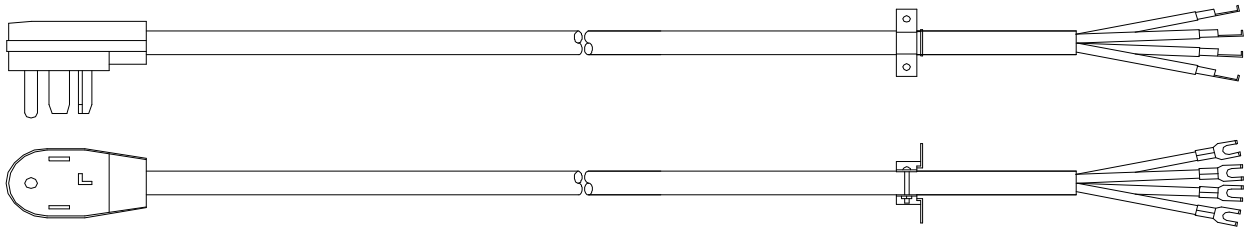

PRODUCT SPECIFICATION

GENERAL INFORMATION:

Catalog number: See table below
Description: 10/4 SRDT, 125/250V 30A dryer power supply cord kit with flanged spade terminals and metal strain relief
Approvals: UL Listed

CONSTRUCTION PARAMETERS:

Cable type: SRDT, round jacketed, black
Insulation and jacket material: PVC
Conductors: (4) 10 AWG, bare copper
Conductor color code: Black Red White Green
Overall cable O.D. (nom): 0.670"
Temperature rating: -20 to +60 deg C

Note: Plug style may vary

Plug configuration: NEMA 14-30P
Plug electrical ratings: 125/250 VAC, 30A
Plug material: PVC, black
Terminals: 1/4" flanged spade
Strain relief: Metal, included but not attached

CATALOG NUMBERS:

| Length | Catalog number |
|--------|----------------|
| 4 ft | 09154 |
| 5 ft | 09155 |
| 6 ft | 09156 |

The information presented here is, to the best of our knowledge, true and accurate. However, since conditions of use are beyond our control, all recommendations or suggestions are presented without guarantee or responsibility on our part. We disclaim all liability in connection with the use of information contained herein or otherwise.