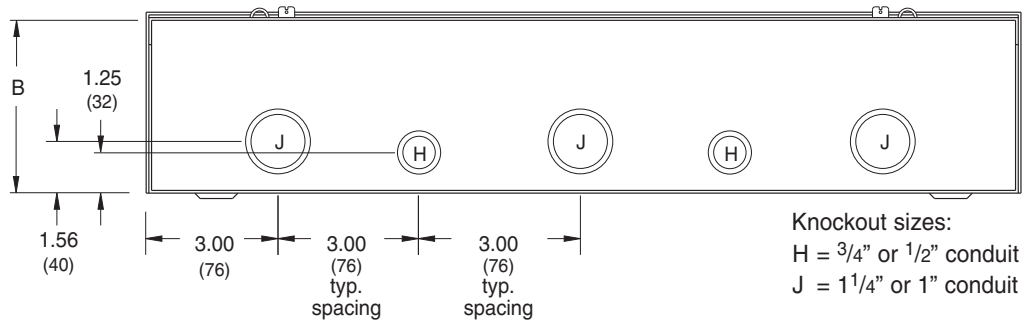

Type 3R Screw Cover Wireway Data Sheet

Construction

- Wireway body and cover are fabricated from (16) gauge galvaneal steel for painted or galvanized steel
- Wireway body has embossed mounting holes on the back
- Wireway is available with or without knockouts on the bottom end only, (see table)
- Cover is held secure by sliding it under the top end flange and fastening it with plated screws on the bottom end flange
- Sealing screws and lances are located at each end of the wireway cover
- Wireway exceeding 72 inches in length has two covers, a removable center channel and body supports

Standards

- UL 870 listed, Type 3R
- CSA C22.2 No. 26 certified, Type 3R
- Conforms to NEMA standard for Type 3R
- IEC 60529, IP32

Notes: Cooper B-Line can provide special sizes, finishes and other modifications. Consult the factory for your special requirements.

Notes: Dimensions are in inches. Millimeters shown are for reference only. Data subject to change without notice.