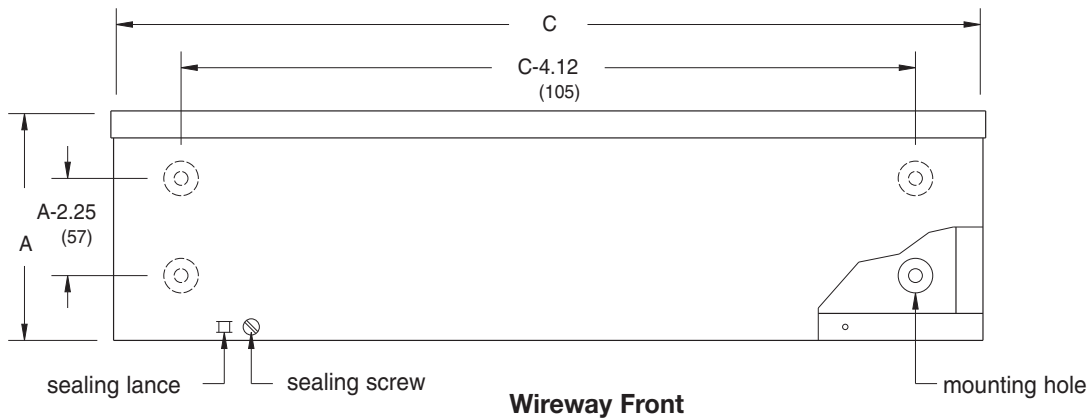

Type 3R Screw Cover Wireway Data Sheet

Construction

- Wireway body and cover are fabricated from (16) gauge galvaneal steel for painted or galvanized steel
- Wireway body has embossed mounting holes on the back
- Wireway is available with or without knockouts on the bottom end only, (see table)
- Cover is held secure by sliding it under the top end flange and fastening it with plated screws on the bottom end flange
- Sealing screws and lances are located at each end of the wireway cover
- Wireway exceeding 72 inches in length has two covers, a removable center channel and body supports

Finish

- Wash and phosphate undercoat or galvanized steel
- ANSI 61 gray acrylic electrocoat finish

Accessories

- Sealing devices
- Touch-up paint
- See Accessories section

Application

- Houses runs of control and power cable
- Used for cable and wire junction, distribution and termination

Standards

- UL 870 listed, Type 3R
- CSA C22.2 No. 26 certified, Type 3R
- Conforms to NEMA standard for Type 3R
- IEC 60529, IP32

Notes: Cooper B-Line can provide special sizes, finishes and other modifications. Consult the factory for your special requirements.

Notes: Dimensions are in inches. Millimeters shown are for reference only. Data subject to change without notice.