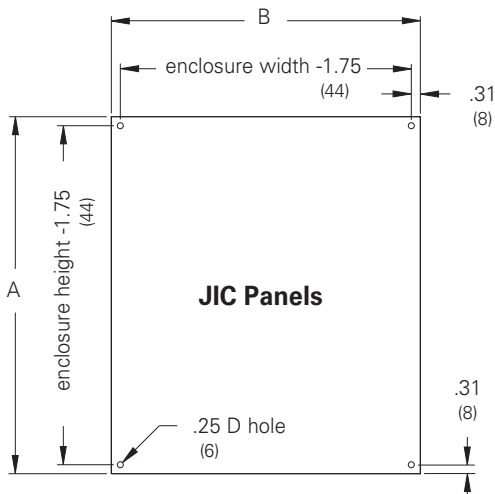

Small Enclosure Flat Panel Catalog Number	A		B		Gauge	Fits Enclosure	
	in.	mm	in.	mm		Height	Width
N66P	4.25	108	4.25	108	14	6.00x6.00	152x152
N86P	6.25	159	4.25	108	14	8.00x6.00	203x152
N88P	6.25	159	6.25	159	14	8.00x8.00	203x203
N108P	8.25	210	6.25	159	14	10.00x8.00	254x203
N1010P	8.25	210	8.25	210	14	10.00x10.00	254x254
N1210P	10.25	260	8.25	210	14	12.00x10.00	305x254
N1212P	10.25	260	10.25	260	14	12.00x12.00	305x305
N1412P	12.25	360	10.25	260	14	14.00x12.00	356x305
N2012P	18.25	463	10.25	260	14	20.00x12.00	508x305

JIC panels can be installed in all types of JIC Enclosures. Some sizes will fit the NEMA 12 Lay-In Wireway Junction Box. Panels are available in steel, galvanized steel, stainless and aluminum. Painted steel panels have a white powder finish. Stainless steel and aluminum panels have a smooth brushed finish on one side and protected with PVC film.