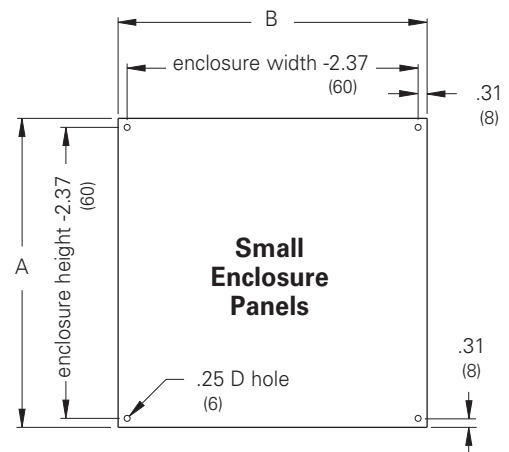

Small Enclosure panels can be installed in Small Type 3R RHC and Small Type 1 Enclosures. Panels are only available in steel, and have a white powder finish.

Notes: Dimensions are in inches. Millimeters shown are for reference only. Data subject to change without notice.