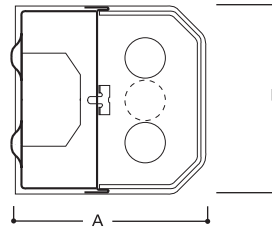

COOPER LIGHTING - METALUX®

BC SERIES

2', 3' or 4'
1 or 2 Lamps

ALL PURPOSE WALL BRACKET

- Equipped with energy saving ballasts/complies with federal energy efficiency standards
- Contemporary styling
- Die formed steel housing
- Baked white enamel finish
- Extruded smooth opal white acrylic refractor
- 180° uniform light distribution
- Decorative opaque injection molded white end caps
- Easy wiring access
- Vertical wall or horizontal ceiling mounting application
- Grounded convenience outlet and switching available, see Options page
- UL/CUL Listed. Suitable for damp locations.

DESCRIPTION

The BC Series is an energy efficient luminaire designed for versatility in application and performance. The BC Series features an opal white acrylic refractor that produces a 180° uniform light distribution pattern. The versatile BC Series combines quality and economy in a multi-purpose wall bracket. The luminaire is perfect for illuminating corridors, stairwells, lavatories, dressing rooms, patient rooms, utility/task and area lighting.

DIMENSIONS

NOMINAL LENGTH	A	B
2', 3', 4'	4-1/4" (108mm)	4-1/4" (108mm)

ORDERING INFORMATION

SAMPLE NUMBER: BC-232-120V-EB81-U

NOTES: ⁽¹⁾Products also available in non-US voltages and frequencies for international markets. ⁽²⁾Not available when specifying emergencies, voltage must be specific. ⁽³⁾Non available for 2' version.