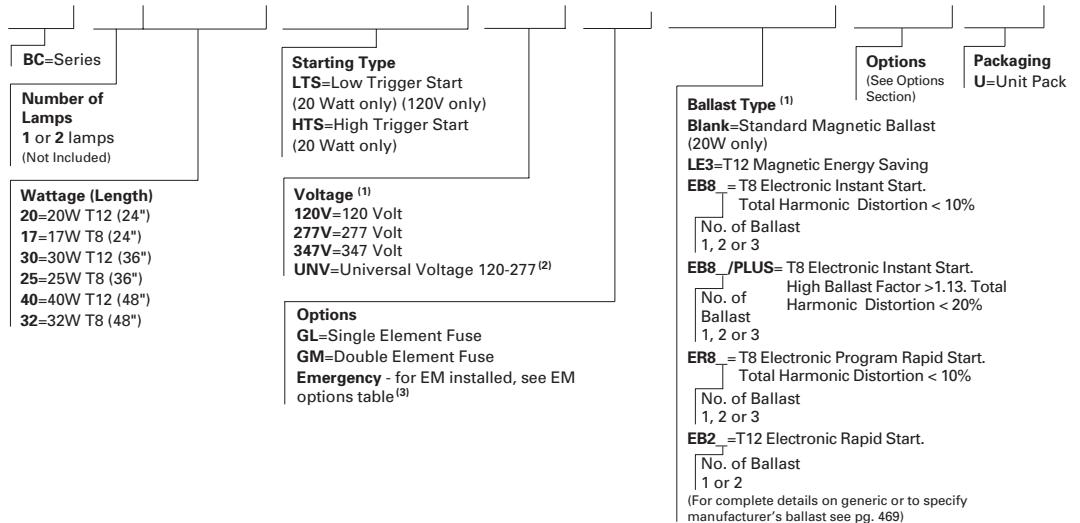

DESCRIPTION

The BC Series is an energy efficient luminaire designed for versatility in application and performance. The BC Series features an opal white acrylic refractor that produces a 180° uniform light distribution pattern. The versatile BC Series combines quality and economy in a multi-purpose wall bracket. The luminaire is perfect for illuminating corridors, stairwells, lavatories, dressing rooms, patient rooms, utility/task and area lighting.

DIMENSIONS

NOMINAL LENGTH	A	B
2', 3', 4'	4-1/4" (108mm)	4-1/4" (108mm)

ORDERING INFORMATION

SAMPLE NUMBER: BC-232-120V-EB81-U

NOTES: ⁽¹⁾Products also available in non-US voltages and frequencies for international markets. ⁽²⁾Not available when specifying emergencies, voltage must be specific. ⁽³⁾Non available for 2' version.