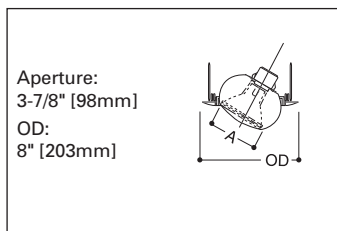

74P
White Trim and Eyeball