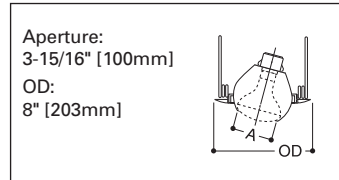

**456P**  
White Trim with Black Baffle

**78 - Eyeball - 30° Tilt**

- Wide Choice of finishes for any decor
- 30° Tilt, 360° rotation
- Lamps:

<b>H645IC</b>	65W BR30, 75W R30, 75W PAR30L
---------------	----------------------------------