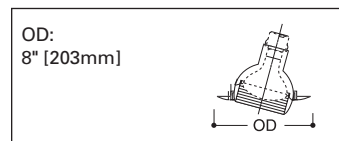

417- Coilex Baffle Eyeball - 30° Tilt

1. Features:
2. 30° Tilt, 358° rotation
   - Lamps:

H645IC	75W R30, 65W BR30

417PB
Polished Brass Trim and Eyeball
with Black Coilex Baffle

417W
White Trim and Eyeball with
White Coilex Baffle

417P
White Trim and Eyeball with
Black Coilex Baffle

* When using an Air-Tite trim to meet California Title 24 air tight compliance, an additional gasket is required between the finished ceiling and the trim flange ring. For California Tite 24 compliance use accessory trim gasket GA-ATRIM. Order separately in a 6 pack: GA-ATTRIM-6PK