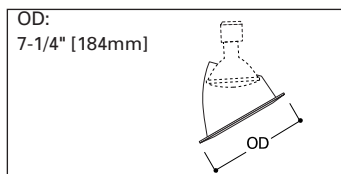

455CG
White Trim with Haze Reflector

455CG
White Trim with Champagne Gold Reflector

455SC
White Trim with Clear Specular Reflector