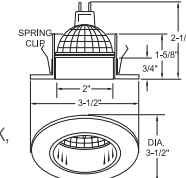

AVAILABLE COLOR COMBINATIONS:
CP-CP, W-WH, RG-WH, MB-WH, CL-WH, MB-BK, RG-PB, CL-CH