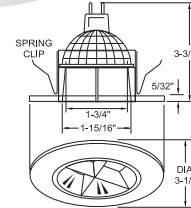

AVAILABLE COLOR COMBINATIONS:
CL-WH, CL-BK, CL-CH