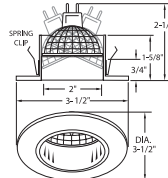

AVAILABLE COLOR COMBINATIONS:
CP-CP, W-WH, RG-WH, MB-WH, CL-WH, MB-BK, RG-PB, CL-CH