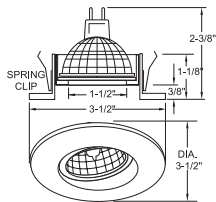

TRIM FINISH:
WH, BK, SN, CP, CH, PB, BZ

B1209CL-WH
CROSSBLADE REFLECTOR

AVAILABLE COLOR COMBINATIONS:
CL-WH, CL-BK, CL-CH

B1212CP
ADJUSTABLE GIMBAL RING (35° TILT)

TRIM FINISH:
WH, BK, SN, CP, CH, PB, BZ

B1213WH
ADJ. REGRESSED GIMBAL RING (35° TILT)