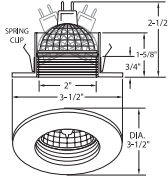

2" Low Voltage Trims

(LAMP WATTAGE: 50W 12V MR16)

Catalog Number:
BL2IC-20W-E-120-AT-B1214-W-WH

Project Name:

Type:

Note:

B1214P-BK
ADJUSTABLE STEPPED BAFFLE (35° TILT)

AVAILABLE COLOR COMBINATIONS:
CP-CP, SN-SN, W-WH, P-WH, P-BK, BZ-BZ