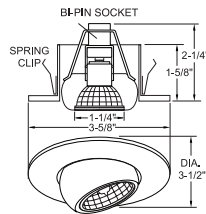

B1202RG-WH
REFLECTOR

AVAILABLE COLOR COMBINATIONS:
CP-CP, W-WH, RG-WH, MB-WH, CL-WH, MB-BK, RG-PB, CL-CH

B1203BK
ADJUSTABLE SLOT APERTURE

TRIM FINISH:
WH, BK, SN, CP, CH, PB, BZ

B1204PB
ADJUSTABLE EYEBALL WALL WASH (35° TILT)