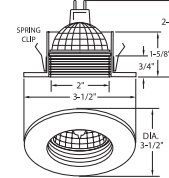

AVAILABLE COLOR COMBINATIONS:
CP-CP, SN-SN, W-WH, P-WH, P-BK, BZ-BZ