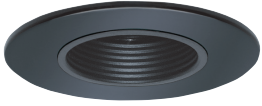

2" Low Voltage Trims

(LAMP WATTAGE: 50W 12V MR16)

Catalog Number:
BL2IC-20W-E-120-AT-B1214-W-WH

Project Name:

Type:

Note:

B1214P-BK
ADJUSTABLE STEPPED BAFFLE (35° TILT)

AVAILABLE COLOR COMBINATIONS:
CP-CP, SN-SN, W-WH, P-WH, P-BK, BZ-BZ

B1215RG-WH
ADJUSTABLE REFLECTOR (35° TILT)

AVAILABLE COLOR COMBINATIONS:
CP-CP, W-WH, RG-WH, MB-WH, CL-WH, MB-BK, RG-PB, CL-CH

B1201P-BK
REGRESSED STEPPED BAFFLE

AVAILABLE COLOR COMBINATIONS:
CP-CP, SN-SN, W-WH, P-WH, P-BK, BZ-BZ

B1202RG-WH
REFLECTOR

AVAILABLE COLOR COMBINATIONS:
CP-CP, W-WH, RG-WH, MB-WH, CL-WH, MB-BK, RG-PB, CL-CH

B1203BK
ADJUSTABLE SLOT APERTURE

TRIM FINISH:
WH, BK, SN, CP, CH, PB, BZ

B1204PB
ADJUSTABLE EYEBALL WALL WASH (35° TILT)

TRIM FINISH:
WH, BK, SN, CP, CH, PB, BZ

B1209CL-WH
CROSSBLADE REFLECTOR

AVAILABLE COLOR COMBINATIONS:
CL-WH, CL-BK, CL-CH

B1212CP
ADJUSTABLE GIMBAL RING (35° TILT)

TRIM FINISH:
WH, BK, SN, CP, CH, PB, BZ

B1213WH
ADJ. REGRESSED GIMBAL RING (35° TILT)