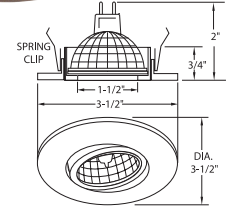

B1212CP
ADJUSTABLE GIMBAL RING (35° TILT)

TRIM FINISH:
WH, BK, SN, CP, CH, PB, BZ