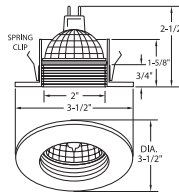

AVAILABLE COLOR COMBINATIONS:
CP-CP, SN-SN, W-WH, P-WH, P-BK, BZ-BZ