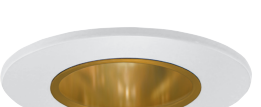

B1202RG-WH
REFLECTOR

AVAILABLE COLOR COMBINATIONS:
CP-CP, W-WH, RG-WH, MB-WH, CL-WH, MB-BK, RG-PB, CL-CH

B1203BK
ADJUSTABLE SLOT APERTURE

TRIM FINISH:
WH, BK, SN, CP, CH, PB, BZ

B1204PB
ADJUSTABLE EYEBALL WALL WASH (35° TILT)

TRIM FINISH:
WH, BK, SN, CP, CH, PB, BZ

B1209CL-WH
CROSSBLADE REFLECTOR

AVAILABLE COLOR COMBINATIONS:
CL-WH, CL-BK, CL-CH

B1212CP
ADJUSTABLE GIMBAL RING (35° TILT)

TRIM FINISH:
WH, BK, SN, CP, CH, PB, BZ

B1213WH
ADJ. REGRESSED GIMBAL RING (35° TILT)

TRIM FINISH:
WH, BK, SN, CP, CH, PB, BZ

B1263P-BK
BAFFLE SHOWER TRIM

FOR WET LOCATION

AVAILABLE COLOR COMBINATIONS:
CP-CP, SN-SN, W-WH, P-WH, P-BK, BZ-BZ

B1262RG-WH
REFLECTOR SHOWER TRIM

FOR WET LOCATION

AVAILABLE COLOR COMBINATIONS:
CP-CP, W-WH, RG-WH, MB-WH, CL-WH, MB-BK, RG-PB, CL-CH