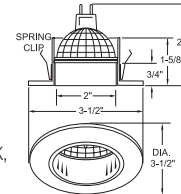

TRIM FINISH:
WH, BK, SN, CP, CH, PB, BZ

B1263P-BK
BAFFLE SHOWER TRIM

FOR WET LOCATION

AVAILABLE COLOR COMBINATIONS:
CP-CP, SN-SN, W-WH, P-WH, P-BK, BZ-BZ

B1262RG-WH
REFLECTOR SHOWER TRIM

FOR WET LOCATION

AVAILABLE COLOR COMBINATIONS:
CP-CP, W-WH, RG-WH, MB-WH, CL-WH, MB-BK, RG-PB, CL-CH