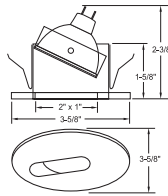

TRIM FINISH:
WH, BK, SN, CP, CH, PB, BZ