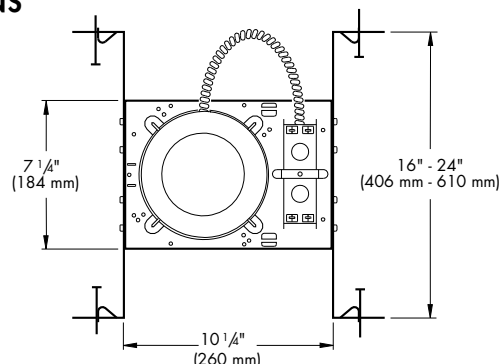

DIMENSIONS