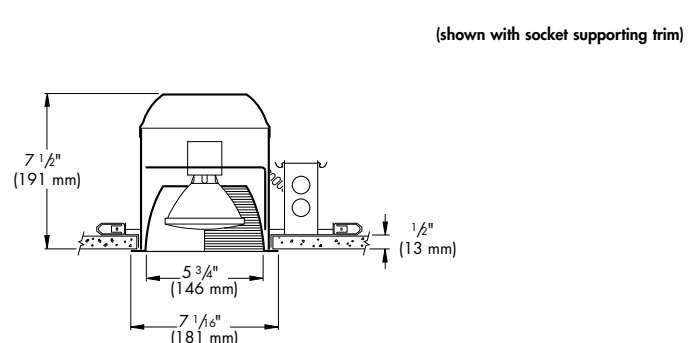

DIMENSIONS