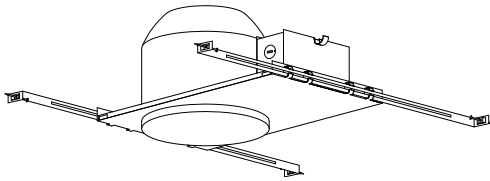

## Features

- Housing adjusts vertically in plaster frame to allow for variations in ceiling thickness.
- Detachable compact plaster frame allows fixture to be passed through 6 3/8" ceiling opening for remodel applications.
- Junction box has four Romex® pry-outs, eliminating the need for adapters.
- 90 watt maximum.
- AirSeal™ rated.
- Removable adjustable socket holder plate allows precise adjustments to any position without tools.
- Thermal protection standard.
- cUL listed for direct contact with thermal insulation. Listed for Through-Branch Circuit Wiring and Damp Locations.