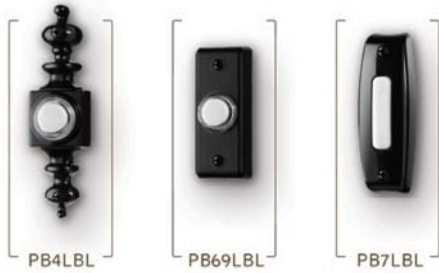

NuTone® Pushbuttons