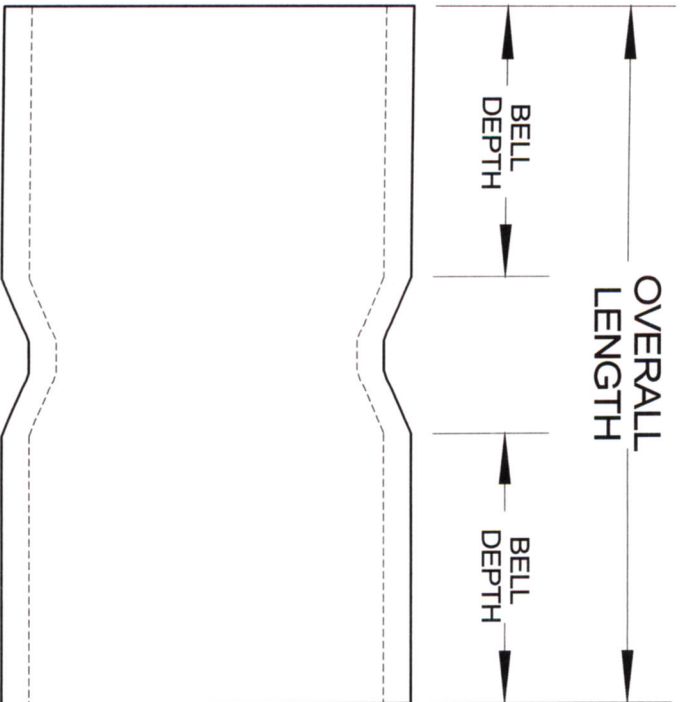

SIZE	OVERALL LENGTH	BELL DEPTH	PART NUMBER	WEIGHT (LBS.)
1"	3 1/2"	1 1/2"	DSDB120-1	0.0563
1 1/2"	5"	2"	DSDB120-150	0.1235
2"	5 1/2"	2 1/2"	DSDB120-2	0.216
3"	7 1/2"	3 1/2"	DSDB120-3	0.632
4"	7 1/2"	3 1/2"	DSDB120-4	1.04
5"	10"	5"	DSDB120-5	2.222
6"	12"	5 1/2"	DSDB120-6	4.032

ALL DIMENSIONS ARE APPROXIMATE

RACEWAYS TECHNOLOGY
& MFG., INC.
TACOMA, WA

DSDB COUPLING DB120 PVC

NO SCALE RTP 2012