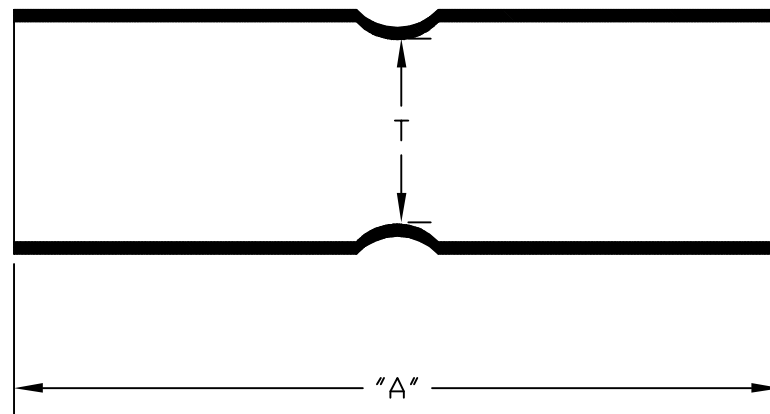

PART NUMBER	SIZE	"DIA"	"A"	"T"
6201001	2	2 5/8	8 1/16"	2"
6201000	4	5	8"	4"
6151470	5	6 5/8"	10 9/16"	5"
6141720	6	8 1/16"	12 3/4"	6 1/8"

Fabricated coupling
Center stop
Not UL Listed
Material is Rigid PVC
Meets Requirements of NEMA TC3

CANTEX

INC.
Fort Worth, TEXAS

Sch 40 Swedged Coupling (Fabricated)
Schedule 40 & 80 Special Fittings

Drawn By: CD Branch

Date:10/15/07

Ref.