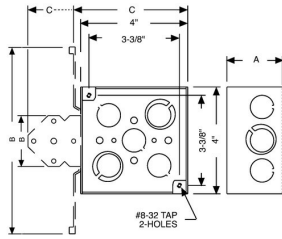

4 IN SQUARE WELDED BRACKETED BOXES - 2-1/8 IN. DEEP WITH CONDUIT KO'S

4 in. Square Bracketed Boxes, 2-1/8 in. Deep - Welded with Conduit KO's
Raised Ground, 10 in. #12 Stranded Copper Pigtail, UBS, HM

A14

Catalog #: 232HS

APPLICATIONS

RACO® Boxes are installed in walls or ceilings for lighting fixtures, switches or receptacles
Square boxes are used where multiple conductor runs are split into two or more directions to bring power to a number of electrical devices

PRODUCT FEATURES

Reference the Box Selection section in the front of this catalog for complete description of bracket types and features
Combination screw heads provide for faster installation
TKO® Knockouts offer greater flexibility with RACO patented combination 1/2" and 3/4" knockout
UBS Support - Welded to box, preset bend points to work with wall thickness 2-1/2" to 6"
N/A

UL LISTED

File E195978

COMPLIANCES

All RACO® single gang, two gang, 4 in. square, and single gang gangable UL listed steel boxes are acceptable for use in 2-hour fire rated walls. For additional information, consult UL "Fire Resistance Directory" or the UL website at www.ul.com
600V Per UL 514-A, suitable for use without a bonding jumper in circuits up to 600 volts

FIRE RESISTANCE

Acceptable for use in 2-hour rated walls

GENERAL PRODUCT INFORMATION

Wiring System: Conduit

CONFIGURATION

Bracket Type: H, for Metal or Wood Studs
Bracket Setback: 3/8 in.
Drawn or Welded: Welded
Raised Ground: Yes
Side Knockout(s): (8) 1/2 in. & (4) TKO®
Bottom Knockouts(s): (2) 1/2 in. & (2) TKO®

DRAWING DIMENSIONS

Dimension A: 2-1/8 in.
Dimension B: 3-1/8 in.
Dimension C: 4-15/16 in.

PRODUCT MEASUREMENTS

Depth: 2-1/8 in.
Cubic Inches (cm3): 30.3 (496.5)
Wt. Ea. (Lbs.): 1.000
Product Length (in.): 2.75
Product Width (in.): 4.00
Product Height (in.): 4.92

PACKAGING

Minimum Pack Qty.: 25
Std. Pkg.: 25
Product UPC-A Labeled: No
Weight (Lbs. Per/C): 100.00
Ship Carton Length (in.): 20.88
Ship Carton Width (in.): 9.00
Ship Carton Height (in.): 8.50
Ctn Weight (Lbs.): 22.45
Pallet Qty: 1375
UPC Number: 050169500385
I2of5: 50050169500380