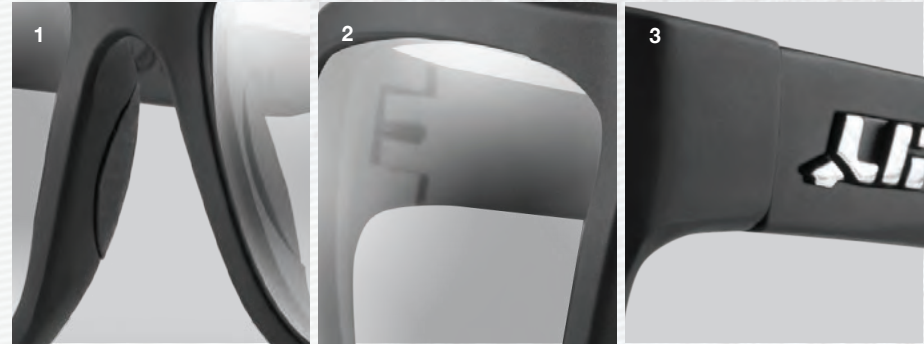

BANSHEE

1. Medium to large profile fit
2. Optically correct polycarbonate lenses exceed ANSI Z87.1 safety standards
3. TR-90 frame construction with soft rubber temple and nose bridge pads
4. Exceeds UV-A / UV-B / UV-C

BLACK / CLEAR

WHITE / CLEAR

BLACK / SILVER REVO

BLACK / SMOKE

WHITE / SILVER REVO

WHITE / SMOKE

BLACK / POLARIZED

WHITE / POLARIZED

EYEWEAR

PRO SERIES

CUT RESISTANT

WORKMAN

IMPACT

COLD WEATHER

KNEE PADS

HI-VIZ